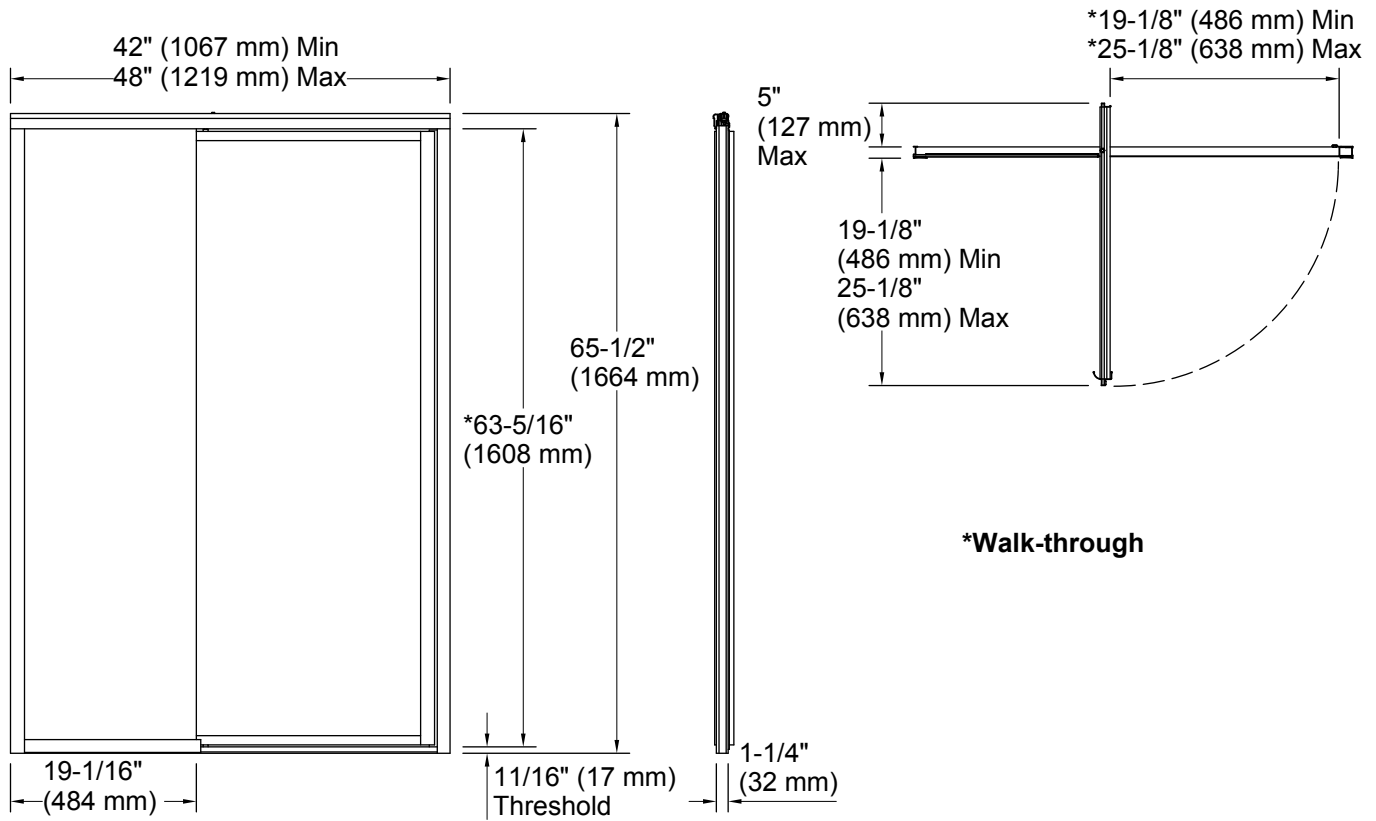

Vista Pivot™ II

Framed Pivot Shower Door

SP1506D-48

Features

- Framed
- 1/8" glass
- Out-of-plumb adjustability
- Tempered glass ensures maximum safety and durability
- Anodized aluminum prevents rusting and corrosion
- Fits STERLING® Advantage™ 48" shower, Series 6203, only

	Rain
--	------

***Walk-through**

Technical Information

All product dimensions are nominal.
 Installation type: For shower base installation
 Opening Width - Min: 42" (1067 mm)
 Opening Width - Max: 48" (1219 mm)
 Walk-through - Min: 19-1/8" (486 mm)
 Walk-through - Max: 25-1/8" (638 mm)
 Glass thickness: 1/8" (3 mm)

Notes

Install this product according to the installation guide.
 The vertical opening should be a minimum of 67" (1702 mm) to allow for installation clearance.