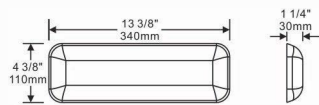

Accessories Accessoires

Bathtub Baignoire

Rectangular pillow
Coussin rectangulaire

AB00017

Waste and overflow / *Drain & trop plein*

Chrome ACC00004
Brushed nickel / *Nickel brossé* ACC00005

Oval pillow
Coussin oval