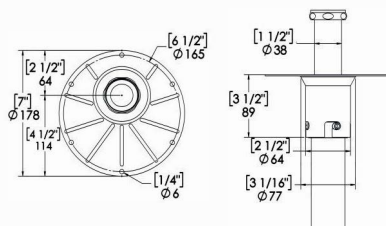

AB00027

Decorative waste & overflow /
Drain & trop plein decoratif

Chrome ACC00012
Brushed nickel / *Nickel brossé* ACC00013

Stainless steel caddy
Plateau acier inoxydable

AB00132

Installation kit for freestanding bathtub
Kit d'installation pour bain autoportant