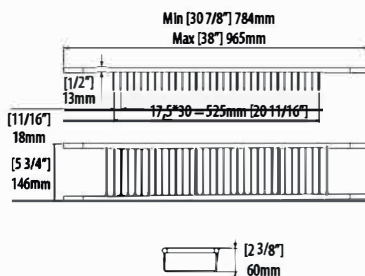

AB00027

Decorative waste & overflow /
Drain & trop plein decoratif

Chrome ACC00012
Brushed nickel / *Nickel brossé* ACC00013

Stainless steel caddy
Plateau acier inoxydable

AB00132

Installation kit for freestanding bathtub
Kit d'installation pour bain autoportant