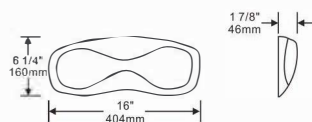

Accessories Accessoires

Bathtub Baignoire

Rectangular pillow
Coussin rectangulaire

AB00017

Waste and overflow / *Drain & trop plein*

Chrome ACC00004
Brushed nickel / *Nickel brossé* ACC00005

Oval pillow
Coussin oval