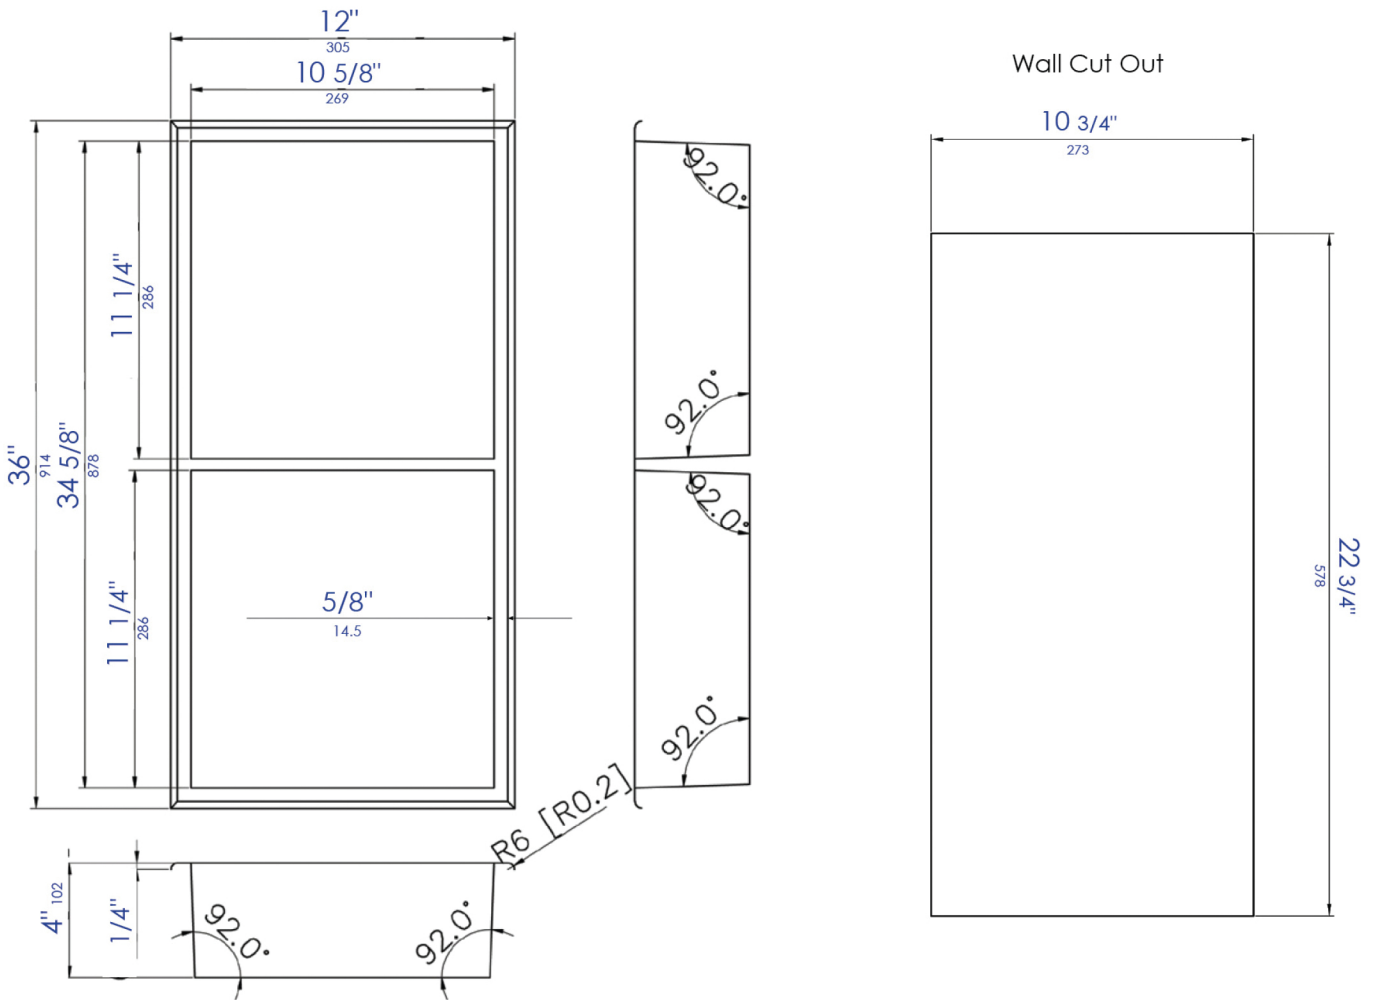

ABNP1224

12" x 24" Brushed Black, Copper or Gold PVD
Stainless Steel Vertical Double Shelf Shower Niche

Note: All product dimensions are approximate and should be verified on site prior to installation.
Visit www.ALFIbrand.com for more information.