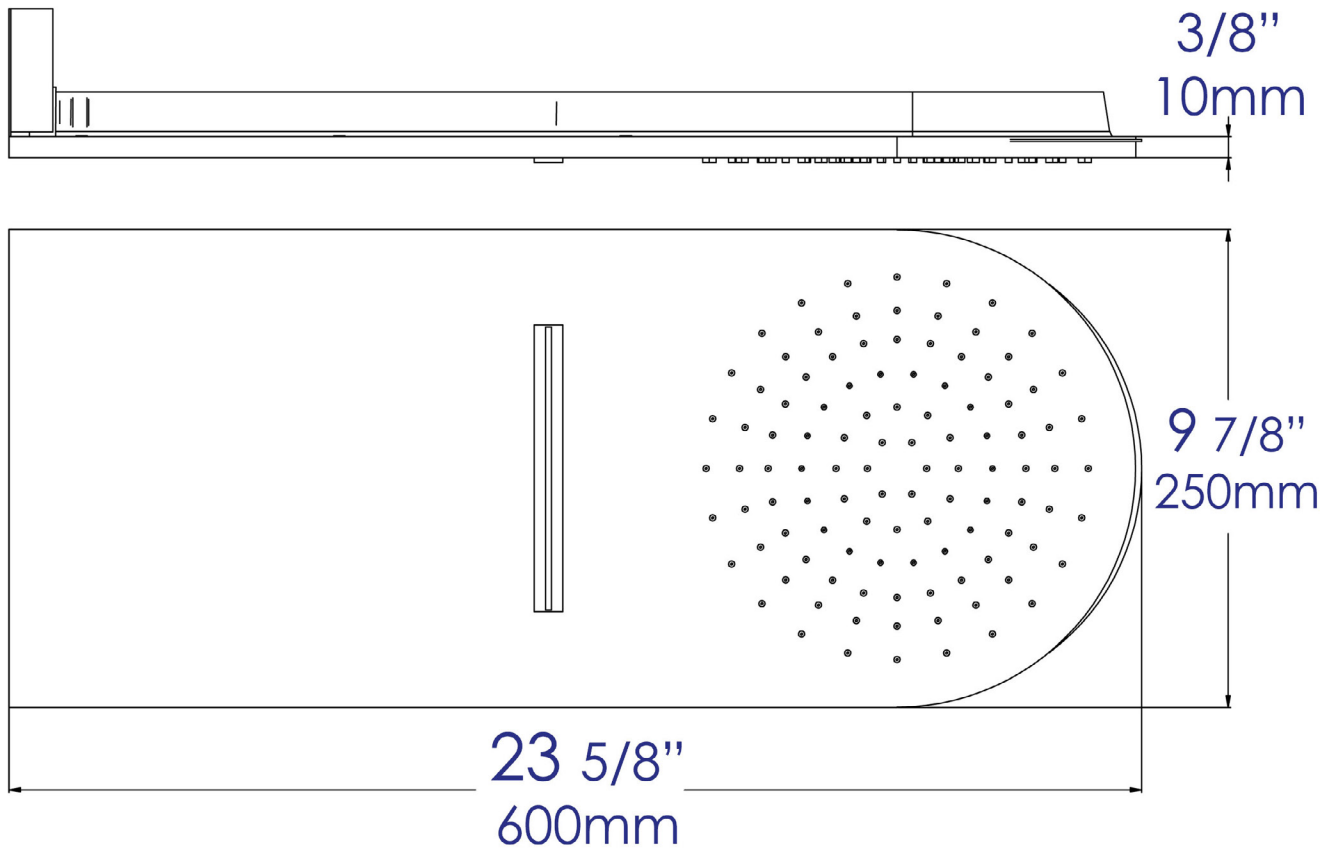

RAIN10RW

10" Wall-Mounted Square Waterfall Rain Shower Head

Note: All product dimensions are approximate and should be verified on site prior to installation.
Visit www.ALFIbrand.com for more information.