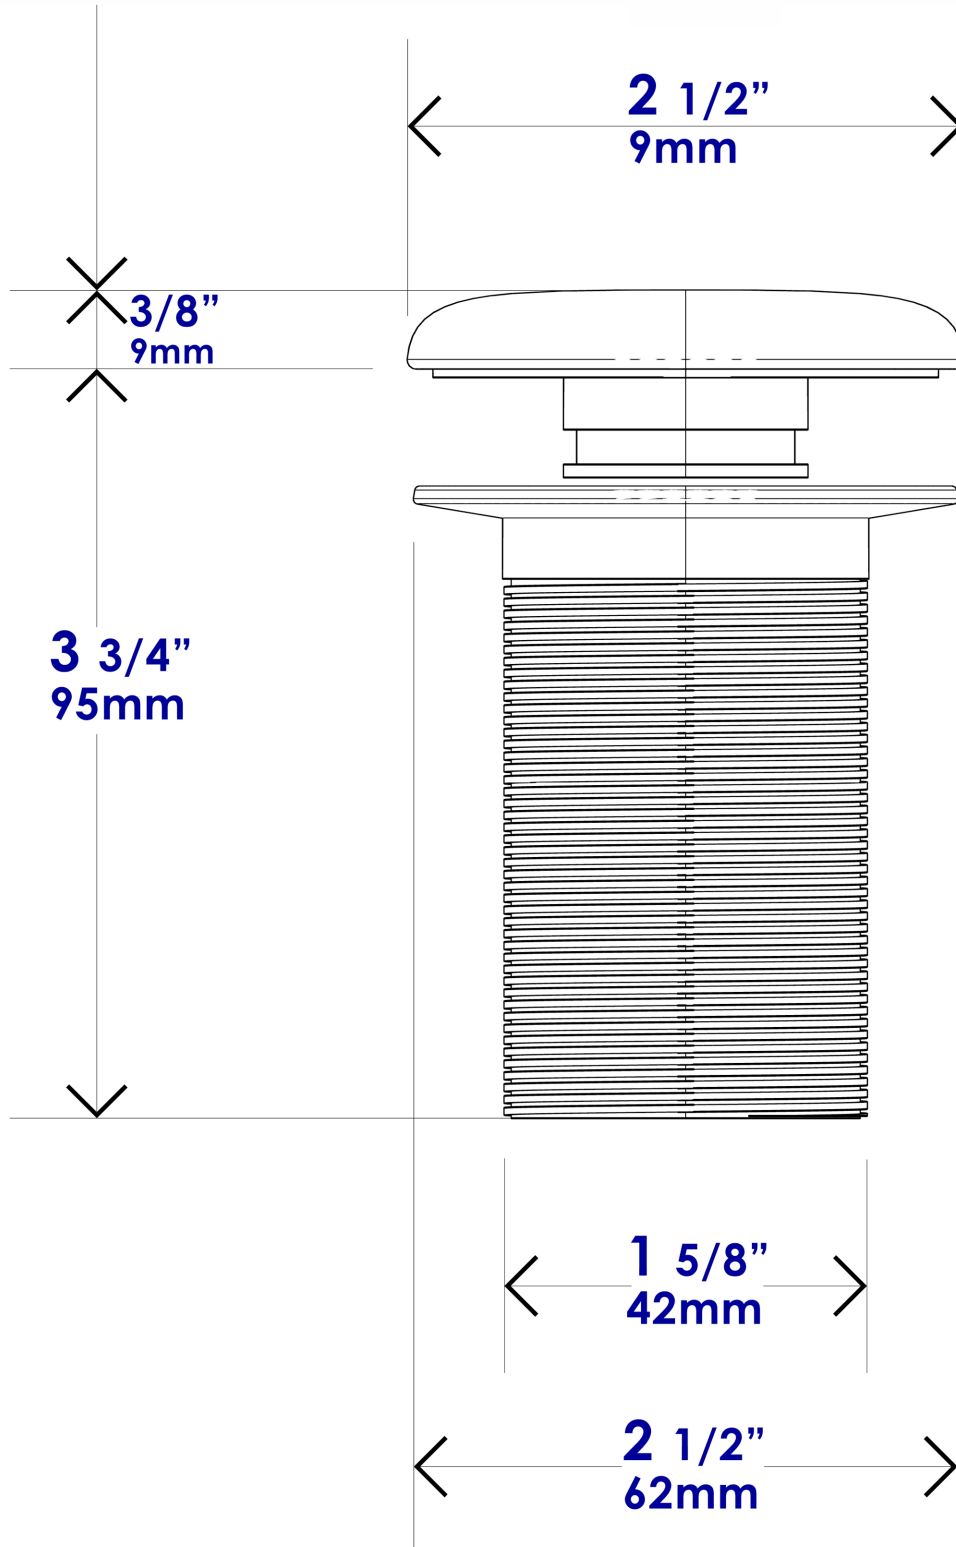

ABCO7055

ABCO7055 Solid Concrete Cap
Bathroom Sink Drain

Note: All product dimensions are approximate and should be verified on site prior to installation.
Visit www.ALFIbrand.com for more information.