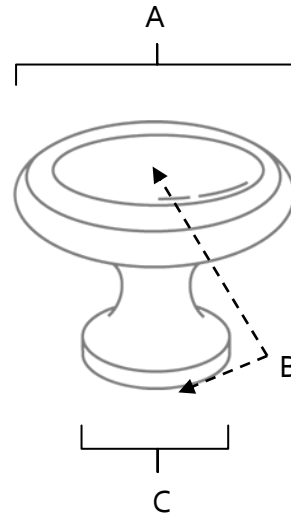

SPECIFICATIONS

**TRADITIONAL
KNOBS**

FEATURES

Traditional styling
Multiple finishes
Concealed installation

WARRANTY

Limited lifetime

FINISHES

Antique English (AE)
Antique English Matte (AEM)
Antique Pewter (AP)
Barcelona (BARC)
Bronze (BRZ)
Chocolate Bronze (CHBRZ)
Matte Black (MB)
Polished Antique (PA)
Polished Brass (PB)
Polished Chrome (PC)
Polished Nickel (PN)
Satin Nickel (SN)

MATERIAL

Brass

Item#	A	B	C
A1150	1"	1"	5/8"
A1151	1 1/4"	1 1/4"	3/4"

KEY:

A - Length and Width
B - Projection
C - Mount Length and Width

NOTE: Dimensions and specifications are subject to change without notice.