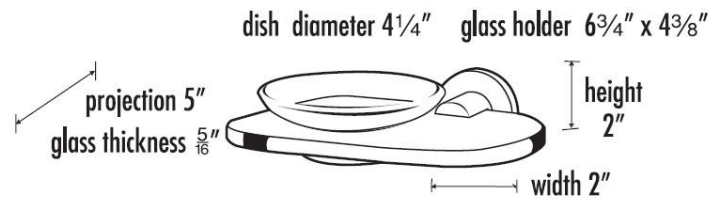

SPECIFICATIONS

CONTEMPORARY I
SOAP HOLDER WITH DISH

FEATURES

Modern styling
Multiple finishes
Concealed installation

WARRANTY

Limited lifetime

FINISHES

Polished Brass/Non-lacquered (PB/NL)
Polished Chrome (PC)
Bronze (BRZ)
Polished Nickel (PN)
Satin Brass (SB)
Satin Nickel (SN)