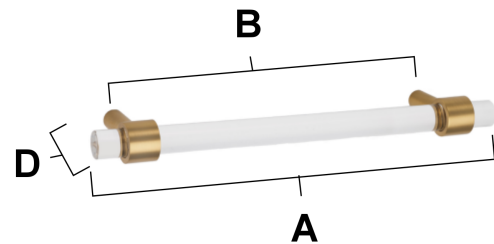

SPECIFICATIONS

Acrylic Contemporary
Pulls

FEATURES

- Modern styling
- Multiple finishes
- Concealed installation

WARRANTY

Limited lifetime

FINISHES

- Polished Brass (PB)
- Polished Brass/No Lacquer (PB/NL)
- Polished Chrome (PC)
- Polished Nickel (PN)
- Matte Black (MB)
- Satin Brass (SB)
- Satin Nickel (SN)

MATERIAL

Brass

Item#	A	B	C	D	E
A860-3	4 1/8"	3"	1/2"	1 3/8"	5/16"
A860-35	4 3/4"	3 1/2"	1/2"	1 3/8"	5/16"
A860-4	5 1/4"	4"	1/2"	1 3/8"	5/16"
A860-6	7 1/2"	6"	3/4"	1 3/4"	3/8"
A860-8	9 1/2"	8"	3/4"	1 3/4"	3/8"

KEY:

- A - Overall Length
- B - Center to Center
- C - Handle Width
- D - Projection
- E - Base Width

NOTE: Dimensions and specifications are subject to change without notice.