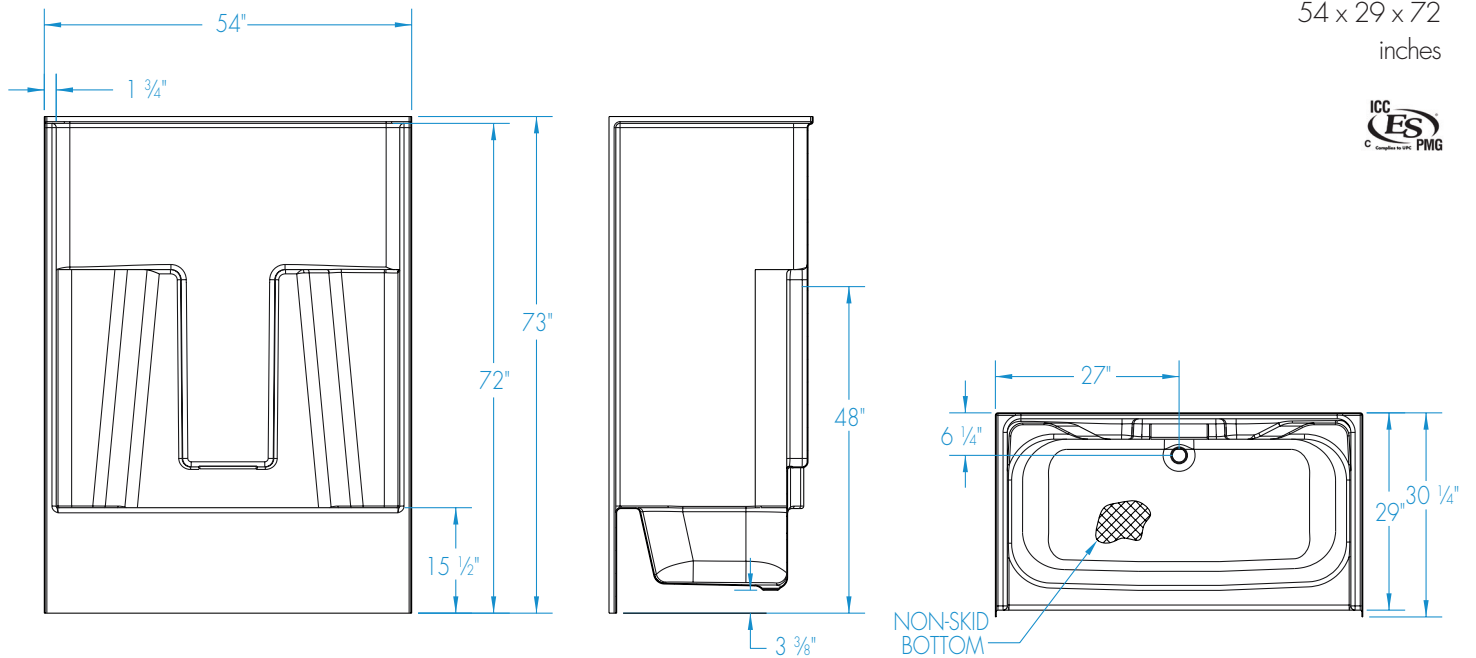

# 2543GC

54 x 29 x 72 inches

**FEATURES** lbs      Dimensional Tolerance  $\pm \frac{3}{16}$ ". Dimensions needed for site preparation should be measured from the unit. Aquatic assumes no responsibility for preparatory work.

## DIMENSIONS

Specifications	inches
Width: Overall / Net	54
Depth: Overall / Net	30 1/4 / 29
Height: Overall / Net	73 / 72
Enclosure Opening	50 1/2
Skirt Height	15 1/2
Drain Rough-In (from Back Wall)	2
Drain Rough-In (from Side Wall)	27
Drain: Diameter / Clearance	2 / 3 3/8

## FRAMING DIMENSIONS inches

Type	D Depth	W Width	H Height	A	B	C
Alcove	30 1/4	54 1/8	-	Box Out	27	2