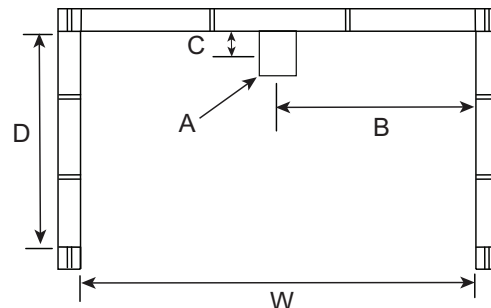

# 2543GC

54 x 29 x 72 inches

**FEATURES** lbs      Dimensional Tolerance  $\pm \frac{3}{16}$ ". Dimensions needed for site preparation should be measured from the unit. Aquatic assumes no responsibility for preparatory work.

## DIMENSIONS

Specifications	inches
Width: Overall / Net	54
Depth: Overall / Net	30 1/4 / 29
Height: Overall / Net	73 / 72
Enclosure Opening	50 1/2
Skirt Height	15 1/2
Drain Rough-In (from Back Wall)	2
Drain Rough-In (from Side Wall)	27
Drain: Diameter / Clearance	2 / 3 3/8

## FRAMING DIMENSIONS inches

Type	D Depth	W Width	H Height	A	B	C
Alcove	30 1/4	54 1/8	-	Box Out	27	2