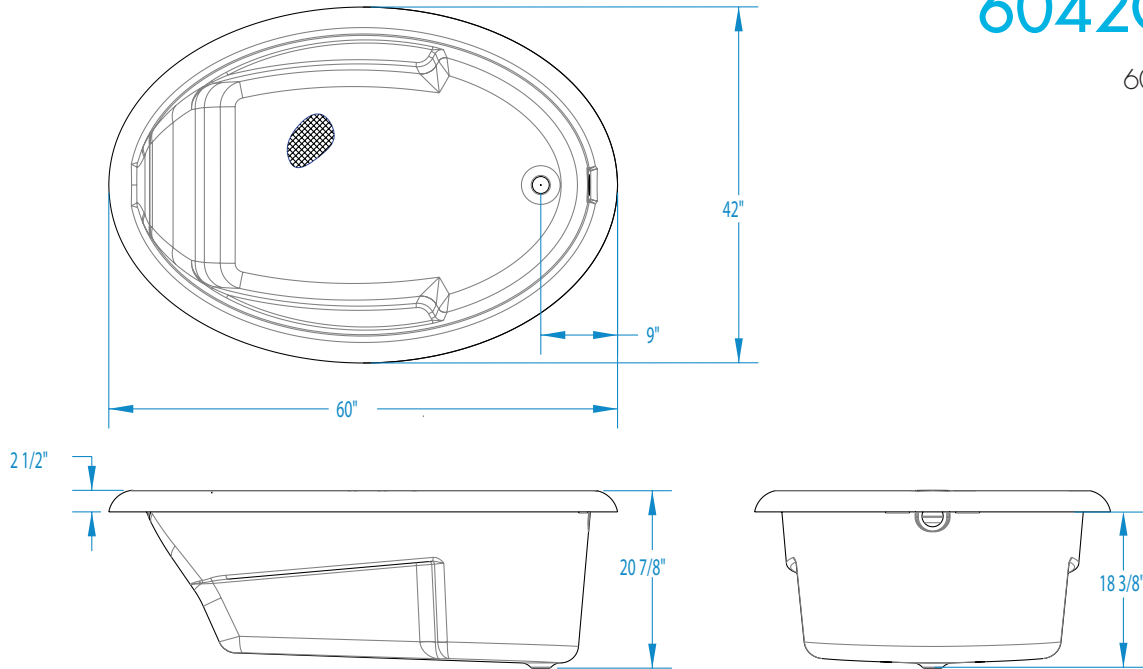

6042OVAL

60 x 42 x 20 7/8
inches

FEATURES lbs Dimensional Tolerance $\pm \frac{3}{16}$ ". Dimensions needed for site preparation should be measured from the unit. Aquatic assumes no responsibility for preparatory work.

Model #	Material	Jets	Motor	Controls	Drain	Net Wt.	Pkg. Wt.
Soaker #6042OVAL	AcrylX™	0	–	–	Universal	64	69
Whirlpool #6042OVALWP	AcrylX™	4	63 GPM	Pneumatic	Universal	124	129

DIMENSIONS

Specifications	inches
Width: Overall / Net	60
Depth: Overall / Net	42 / 42
Height: Overall / Net	20 7/8
Enclosure Opening	–
Skirt Height	
Drain Rough-In (from Back Wall)	21
Drain Rough-In (from Side Wall)	2 1/2
Drain: Diameter / Clearance	2

FRAMING DIMENSIONS inches

Type	D Depth	W Width	H Height	A	B	C
Island (Drop-In)	40	58	18 3/8	Box Out	2 1/2	21

SUMP DATA

Top of Drain to Bottom of Overflow	Capacity to Overflow gal	Min. Operating Capacity gal	WIDTH @ centerline		DEPTH @ centerline	
			Top	Bottom	Top	Bottom
16	60	55	53 1/2	42 1/8	35 3/8	27