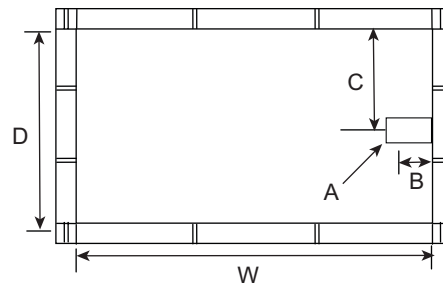

6042OVAL

60 x 42 x 20 7/8
inches

FEATURES lbs Dimensional Tolerance $\pm \frac{3}{16}$ ". Dimensions needed for site preparation should be measured from the unit. Aquatic assumes no responsibility for preparatory work.

Model #	Material	Jets	Motor	Controls	Drain	Net Wt.	Pkg. Wt.
Soaker #6042OVAL	AcrylX™	0	–	–	Universal	64	69
Whirlpool #6042OVALWP	AcrylX™	4	63 GPM	Pneumatic	Universal	124	129

DIMENSIONS

Specifications	inches
Width: Overall / Net	60
Depth: Overall / Net	42 / 42
Height: Overall / Net	20 7/8
Enclosure Opening	–
Skirt Height	
Drain Rough-In (from Back Wall)	21
Drain Rough-In (from Side Wall)	2 1/2
Drain: Diameter / Clearance	2

FRAMING DIMENSIONS inches

Type	D Depth	W Width	H Height	A	B	C
Island (Drop-In)	40	58	18 3/8	Box Out	2 1/2	21

SUMP DATA

Top of Drain to Bottom of Overflow	Capacity to Overflow gal	Min. Operating Capacity gal	WIDTH @ centerline		DEPTH @ centerline	
			Top	Bottom	Top	Bottom
16	60	55	53 1/2	42 1/8	35 3/8	27