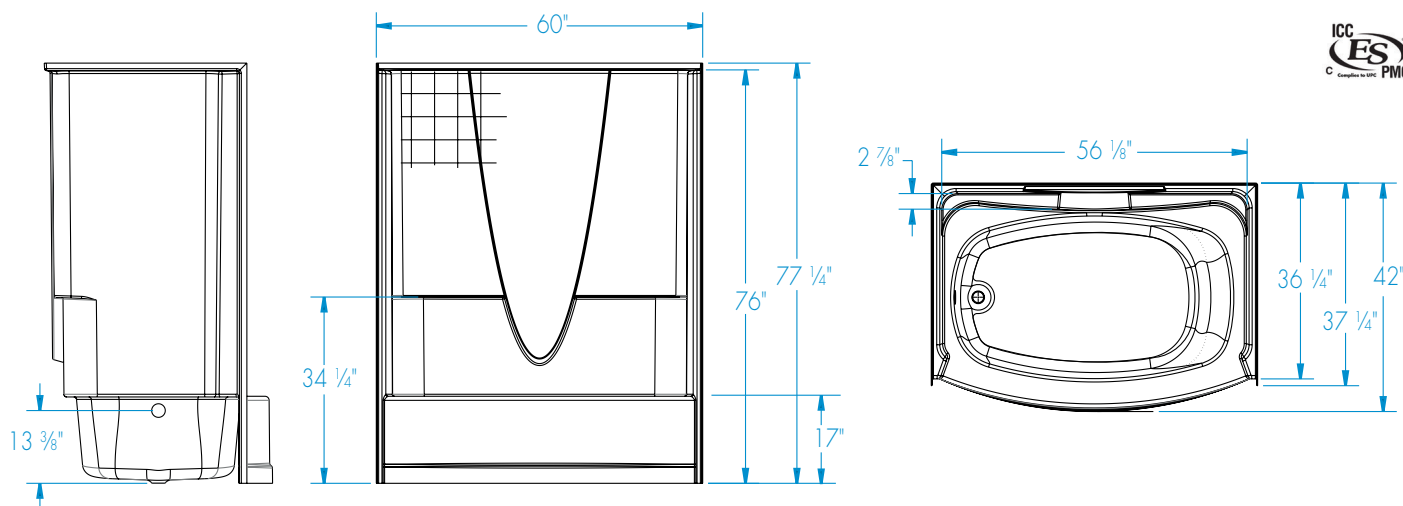

2603BST – EVERYDAY TUB/SHOWERS

60 x 36 ¼ 42 x 77 ¼ inches

SOAKER MODEL #2603BST

WHIRLPOOL MODEL #2603BSTWP

FEATURES

- Tub-shower
- Smooth tile finish
- Integral bowed skirt
- Ergonomic backrest
- Molded toiletry shelves
- Slip-resistant textured bottom
- Left or right hand drain
- AcrylX™ applied acrylic surface
- Lifetime limited warranty

2603BST

60 x 36 1/4 - 42 x 77 1/4
inches

FEATURES lbs Dimensional Tolerance $\pm 3/8"$. Dimensions needed for site preparation should be measured from the unit. Aquatic assumes no responsibility for preparatory work.

DIMENSIONS

Specifications	inches
Width: Overall / Net	60
Depth: Overall / Net	36 1/4 - 42
Height: Overall / Net	77 1/4 / 76
Enclosure Opening	56
Skirt Height	17
Drain Rough-In (from Back Wall)	21 1/8
Drain Rough-In (from Side Wall)	2 7/8
Drain: Diameter / Clearance	2 / 1