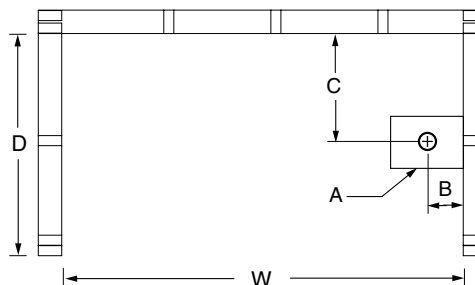

FRAMING DIMENSIONS inches

Type	D Depth	W Width	H Height	A	B	C
Alcove	37 1/4	60 1/8	-	Box Out	2 7/8	21 1/8

SUMP DATA

Top of Drain to Bottom of Overflow	Capacity to Overflow gal	Min. Operating Capacity gal	WIDTH @ centerline		DEPTH @ centerline	
			Top	Bottom	Top	Bottom
12 1/4	49	47	50 3/4	43 7/8	29 7/8	27 7/8