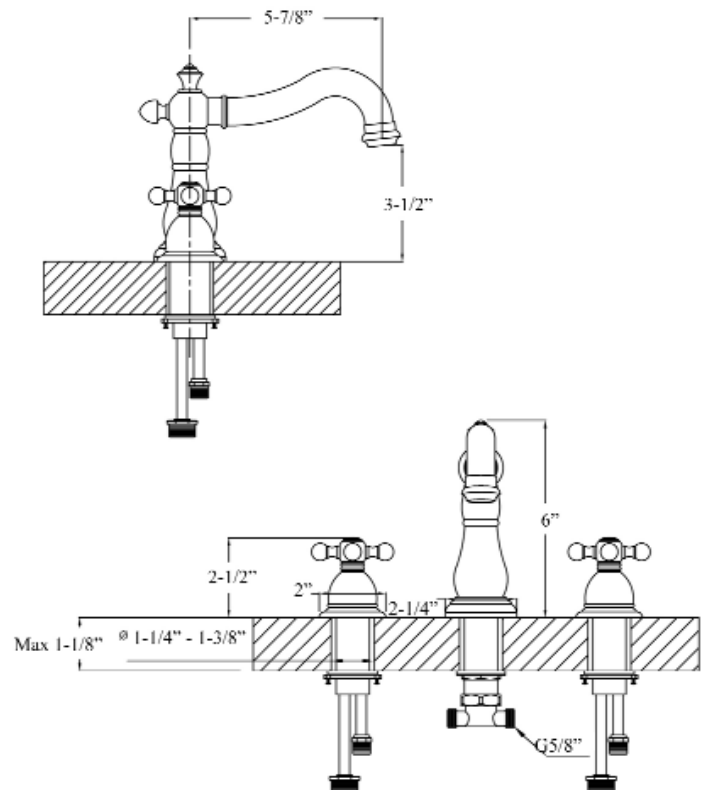

ALDORA 8" WIDESPREAD LAVATORY FAUCET

Cat. No.
LFW104-BC

Spout Reach: $5\frac{7}{8}$ "
Height: 6"

Features:

- ▶ Constructed of solid brass
- ▶ Flexible widespread installation
- ▶ Metal cross with porcelain button
- ▶ Includes 12" connection hoses
- ▶ Drain not included
- ▶ Height to spout $3\frac{1}{2}$ "
- ▶ Ceramic disc cartridges
- ▶ Flow rate is 1.2 GPM at 60 psi
- ▶ cUPC/NSF/AB1953 Certified

Finishes:

- CP** Polished Chrome
- BN** Brushed Nickel
- ORB** Oil Rubbed Bronze

Dimensions of fixture are nominal and may vary. Dimensions and specifications subject to change without notice.