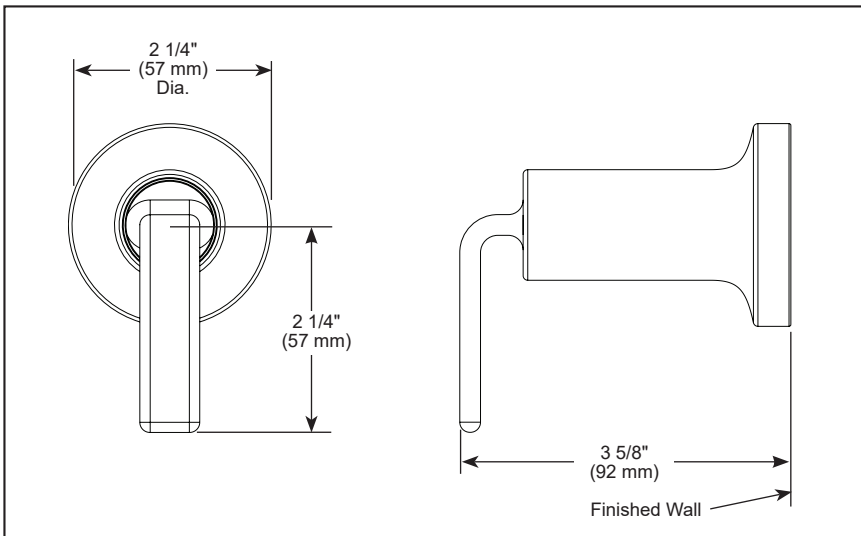

Submitted Model No.: _____

Specific Features: _____

▲ Designate proper finish suffix

BRIZO[®]

SENSORI[®] CUSTOM SHOWER TRIM

- Allaria™ Bath Collection
- Volume Control Trim

STANDARD SPECIFICATIONS

- Must also order R35600 Rough-In
- 90° handle rotation controls volume only
- Volume control flows up to 16.2 gpm @ 60 psi
- Maximum flow 8.2 gpm @ 60 psi per volume control when paired with Sensori Thermostatic trim
- Volume controls are required for every outlet and every set of body sprays (up to max flow)
- All parts are replaceable from the front
- Recommended working pressure of 45-80 psi
- Volume control only; must be used with temperature control device
- Rough can accommodate up to 3 1/4" wall thickness.
NOTE: some applications may require stem extender RP100304.