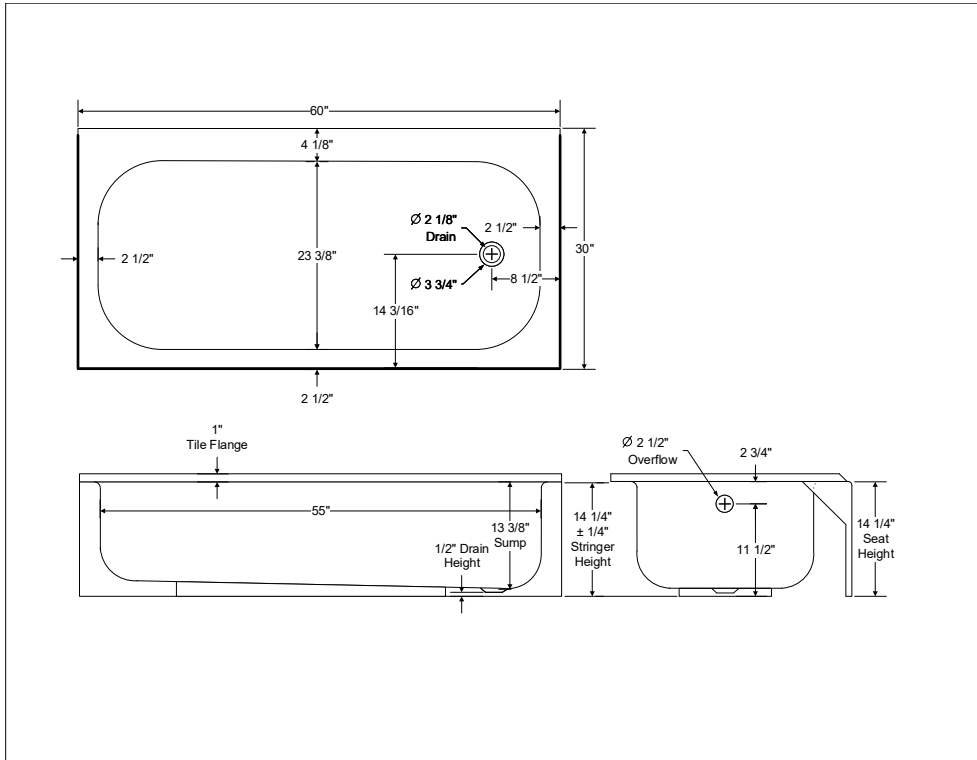

Aloha - Retail

Model number:

BZ010007

Dimensions: 60" x 30" x 14"

Installation: Alcove

Material: Porcelain-finished Steel

Standard Features:

The Industry's #1 Selling Porcelain-Finished Bathtub

Certifications

MAAX products adhere to one or more of the following certifications:

Aloha - Retail

Model number:

BZ010007

Dimensions: 60" x 30" x 14"

Installation: Alcove

Material: Porcelain-finished Steel

Dimensions:

60 x 30 x 14 1/4 in.

Water capacity:

39 gallons

Weight:

70 lbs

Bathing well:

55 X 23 3/8 in.

Deep sump height:

13 3/8 in.

Deck width:

30 in.

Drain location:

Left

Right

Project: