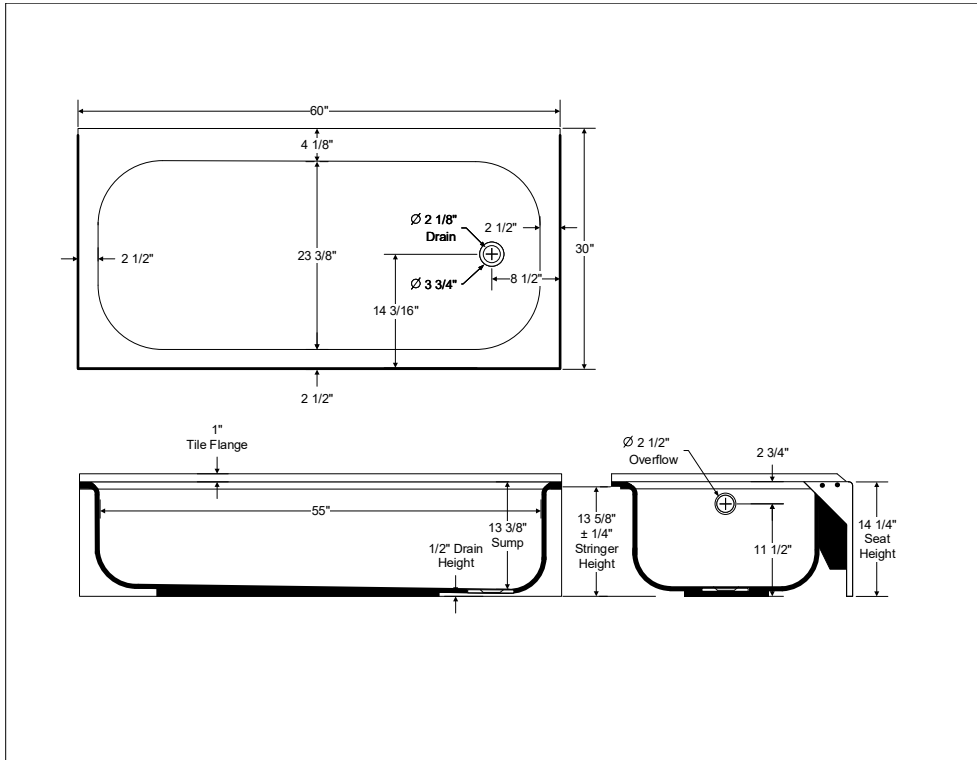

5' SynIron 1

Model number:

BZ010005

Dimensions: 60" x 30" x 14"

Installation: Alcove

Material: Porcelain-finished Steel

Standard Features:

Aloha Bathtub With SynIron 1 Sprayed Backing

Biscuit

Certifications

MAAX products adhere to one or more of the following certifications:

5' SynIron 1

Model number:

BZ010005

Dimensions: 60" x 30" x 14"

Installation: Alcove

Material: Porcelain-finished Steel

Dimensions:

60 x 30 x 14 1/4 in.

Water capacity:

42 gallons

Weight:

76 lbs

Bathing well:

55 X 23 3/8 in.

Deep sump height:

13 3/8 in.

Deck width:

30 in.

Drain location:

Left

Right