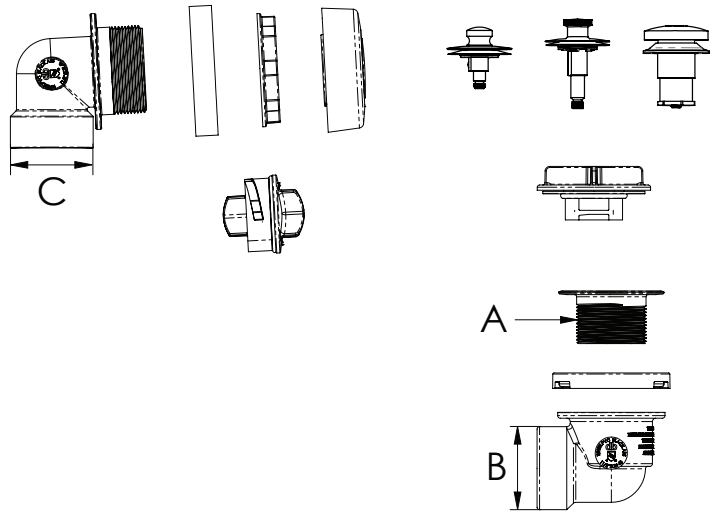

TRUE BLUE® BATH WASTE HALF KIT

Job Name _____	Item # _____
Location _____	
Engineer _____	Contractor _____
PO # _____	Tag _____
Representative _____	

SPECIFICATIONS

The Dearborn True Blue Bath Waste shall be used in commercial and residential applications requiring a bath waste and overflow drain with integrated test features. Overflow and drain elbow components shall come factory preassembled for added convenience. Overflow gasket shall be made of a high memory foamed rubber. Drain gasket shall be notched and undercut in order to wrap around drain elbow and lock into place. This will prevent gasket from being knocked off during installation and remain secured to drain elbow regardless of orientation. Test plugs shall be quarter turn installation and must be removable and reusable. Overflow test plug shall be used to install the designer trim veneer with a quarter turn and will not require additional tools or sealants for installation. Faceplate installation shall not require additional tools or screws, symmetrical design will eliminate the need for precise alignment.

FEATURES AND MATERIALS

Finish Trim	Tool-Free, Screw-Free Installation
Test Plugs	Reusable, Quarter Turn Tool-Free Installation
Drain Gasket	Locking Rubber Gasket
Overflow Gasket	High Memory Foamed Rubber
Spud	Chrome Plated Brass

PERFORMANCE SPECIFICATIONS

Test Plug Rating	40 FT Head, 17 PSI
Flow Rate	10.95 GPM

DIMENSIONS

[A]:	Drain / Spud Thread	1-1/2" – 11.5 NPSM
[B]:	Inner Diameter	1-1/2" SCH 40 Pipe
[C]:	Inner Diameter	1-1/2" SCH 40 Pipe