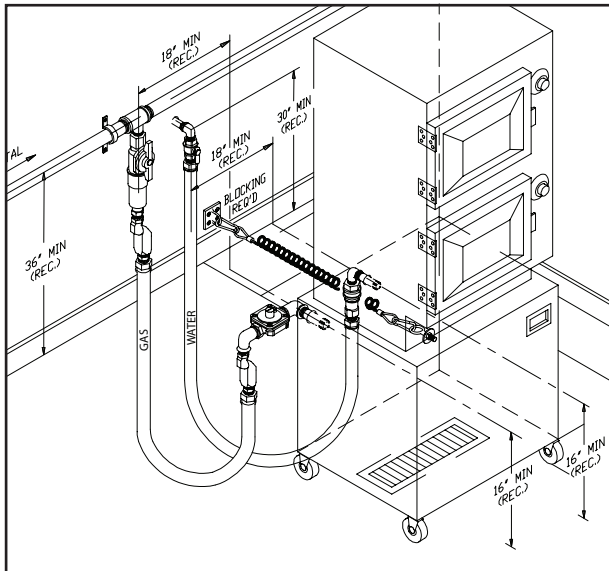

PRODUCT CONFIGURATION	WATER CONNECTOR END FITTING THREADS	QUICK DISCONNECT THREADS	1/4" ID	3/8" ID	1/2" ID	3/4" ID	1" ID
Coated Water Connectors with Double Shut-off Quick Disconnect	Male NPT x Male NPT	Female NPT	W25BP2QXX	W37BP2QXX	W50BP2QXX	W75BP2QXX	W100BP2QXX
Coated Water Connectors	Male NPT x Female NPT	N/A	W25BPXX	W37BPXX	W50BPXX	W75BPXX	W100BPXX
Uncoated Water Connectors with Double Shut-off Quick Disconnect	Male NPT x Male NPT	Female NPT	W25B2QXX	W37B2QXX	W50B2QXX	W75B2QXX	W100B2QXX
Uncoated Water Connectors	Male NPT x Female NPT	N/A	W25BXX	W37BXX	W50BXX	W75BXX	W100BXX
Combi-Oven Water Connectors with Double Shut-off Quick Disconnect and 3/4" Garden Hose Adapter	Male NPT x Female NPT	Female NPT	N/A	CMB37BP2QXX	N/A	N/A	N/A
Combi-Oven Water Connectors with 3/4" Garden Hose Adapter	Male NPT x Female NPT	N/A	N/A	CMB37BPXX	N/A	N/A	N/A
Double Shut-off Quick Disconnect	N/A	Female NPT	LFW25QD	LFW37QD	LFW50QD	LFW75QD	LFW100QD
3/4" Garden Hose Adapter x 3/4" Male NPT (with 1/2" Female NPT)	N/A	N/A	N/A	N/A	N/A	LF90-4142GH	N/A

* Where XX = Overall length in inches available in 24", 36", 48", 60", 72" (Exception: Combi-Oven Water Connectors available in 48" and 60")

Typical Installation

Hi-PSI Flex Water Connectors

Dormont LEAD FREE* Hi-PSI Flex water connectors provide long, trouble-free service life—and permit quick, safe connection of hot and cold water service lines to moveable/castered and stationary foodservice equipment. Use with utility distribution systems, steam kettles, steam tables, combi-ovens and other foodservice equipment requiring water input.