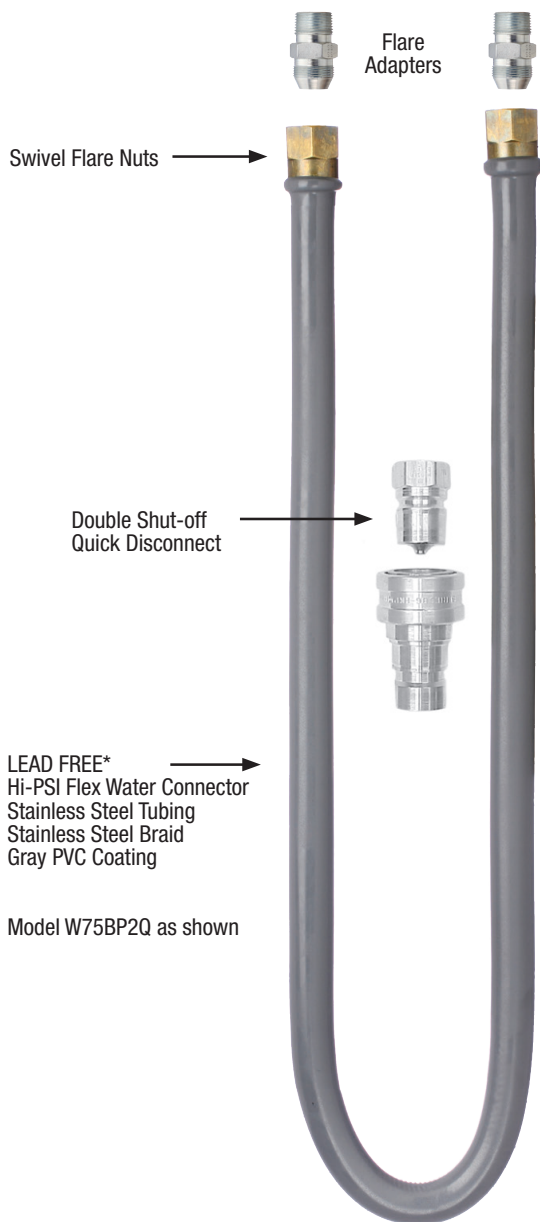

Sizes: 1/4" to 1"

Dormont LEAD FREE* Hi-PSI Flex water connectors provide long, trouble-free service life—and permit quick, safe connection of hot and cold water service lines to moveable/ castered and stationary foodservice equipment. Use with utility distribution systems, steam kettles, steam tables, combi-ovens and other foodservice equipment requiring water input.

Features

- Tubing Annealed, corrugated 304 stainless steel
- Braiding Multi-strand, stainless steel wire
- Flare Nuts Brass
- Flare Adapters Brass with nickel plating
- Labels Provided with blue (cold) and red (hot) labels for identification
- Optional Coating Anti-microbial Gray PVC, melts at 350°F (177°C), coating will not hold a flame
- Optional Double Shut-off Quick Disconnect Stainless Steel ISO 7241-1, Series B coupling and nipple both valved to prevent water flow when disconnected

*The wetted surface of this product contacted by consumable water contains less than 0.25% of lead by weight.

Model W75BP2Q as shown

Configurations

Coated Water Connectors with Double Shut-off Quick Disconnect

Coated Water Connectors

Uncoated Water Connectors with Double Shut-off Quick Disconnect

Uncoated Water Connectors

Combi-Oven Water Connectors with Double Shut-off Quick Disconnect and 3/4" Garden Hose Adapter