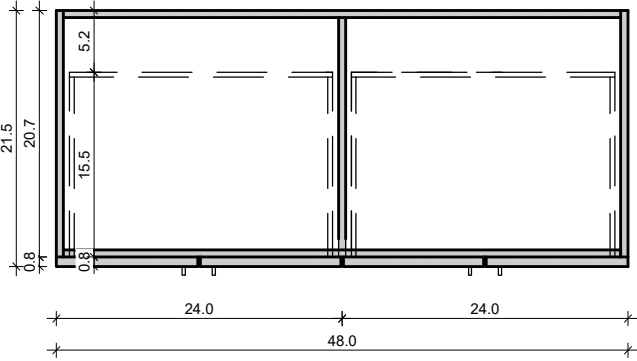

DAYTONA 48-42

Drawing below are shown with a Standard Daytona Aluminum Base-Frame. For Wall-Hung or other leg options, please ignore the 7.3" frame height.

FRONT VIEW

SIDE VIEW

TOP VIEW

BACK VIEW