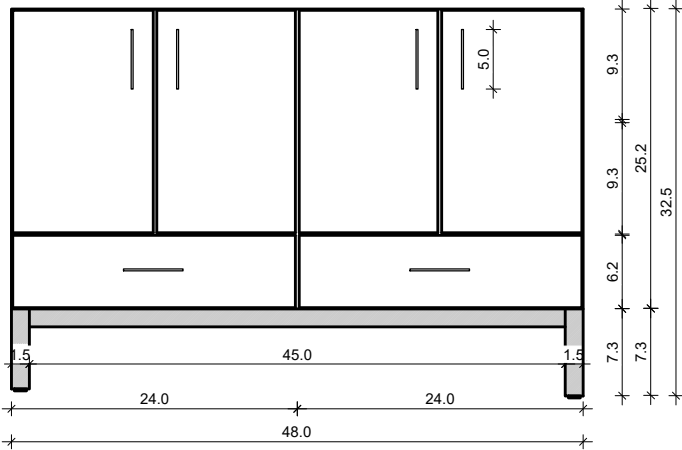

DAYTONA 48-42

Drawing below are shown with a Standard Daytona Aluminum Base-Frame. For Wall-Hung or other leg options, please ignore the 7.3" frame height.

FRONT VIEW

SIDE VIEW

TOP VIEW

BACK VIEW