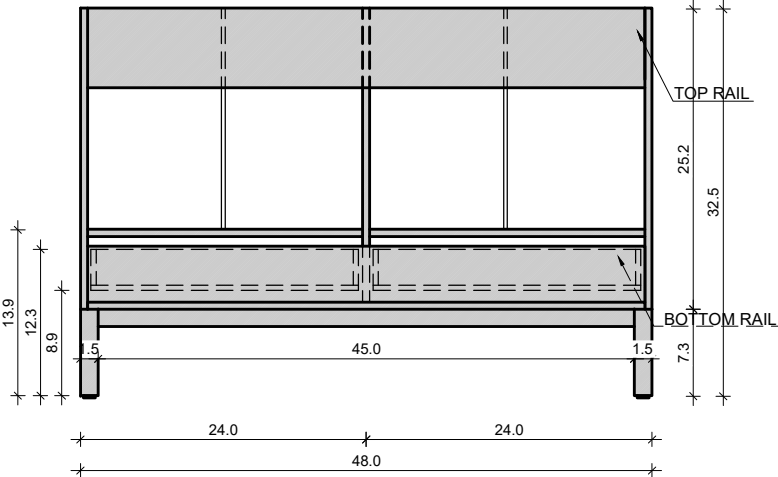

DAYTONA 48-42

Drawing below are shown with a Standard Daytona Aluminum Base-Frame. For Wall-Hung or other leg options, please ignore the 7.3" frame height.

FRONT VIEW

SIDE VIEW

TOP VIEW

BACK VIEW