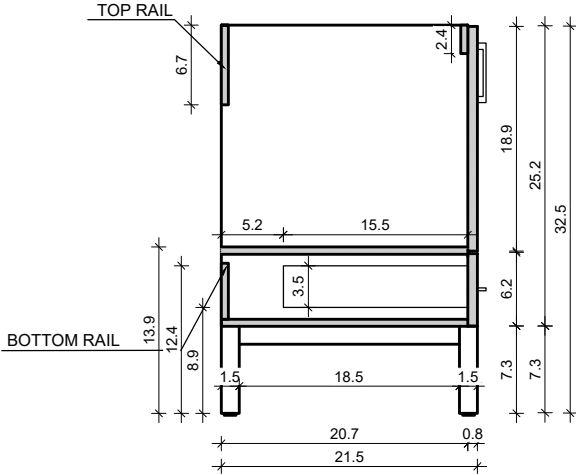

DAYTONA 48-42

Drawing below are shown with a Standard Daytona Aluminum Base-Frame. For Wall-Hung or other leg options, please ignore the 7.3" frame height.

FRONT VIEW

SIDE VIEW

TOP VIEW

BACK VIEW