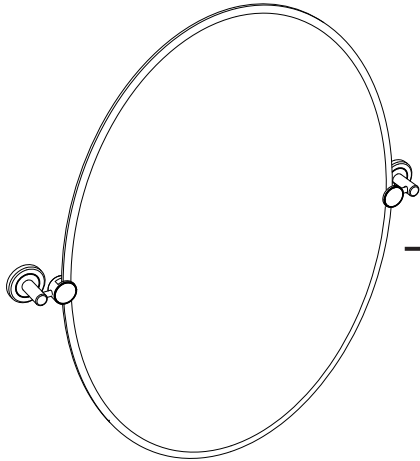

Latitude² Collection

General Specifications

Tilting Large Oval Mirror
(Beveled)

#4249LG (Chrome)
#4299LG (Satin Nickel)