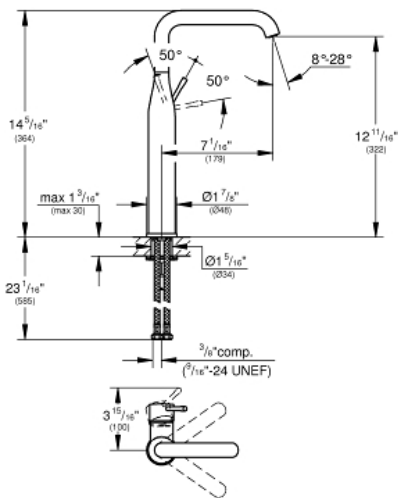

ESSENCE  
Single-Hole Single-Handle Vessel  
Bathroom Faucet XL-Size

MODEL # 23538A0A

Pure Freude  
an Wasser

GROHE

**Product Description:**

**ESSENCE**

**Single-Hole Single-Handle Vessel Bathroom Faucet XL-Size**

**Standard Specification:**

- Single hole installation
- **GROHE SilkMove** 1.1" (28 mm) ceramic cartridge
- With temperature limiter
- **GROHE EcoJoy** Mousseur 1.2 gpm
- **GROHE AquaGuide** adjustable flow control
- **GROHE StarLight** finish
- Swivel Spout
- With stop restriction
- Smooth body
- Metal lever handle