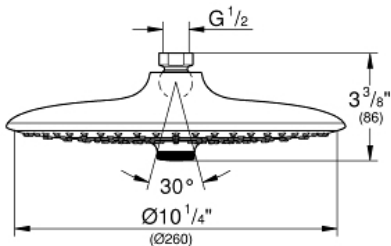

Product Description: Head Shower 3 Sprays

Standard Specification:

- Rain, SmartRain, Jet
- 10" Diameter
- Rotating ball joint $\pm 15^\circ$
- 1/2" Connection thread
- **GROHE EcoJoy** 1.8 gpm (6.6 l/min) flow limiter
- **GROHE DreamSpray** perfect spray pattern
- **GROHE StarLight** chrome finish
- **SpeedClean**[®] anti-lime system
- Inner WaterGuide for a longer life
- Suitable for instantaneous heater
- Min. recommended pressure: 15 psi