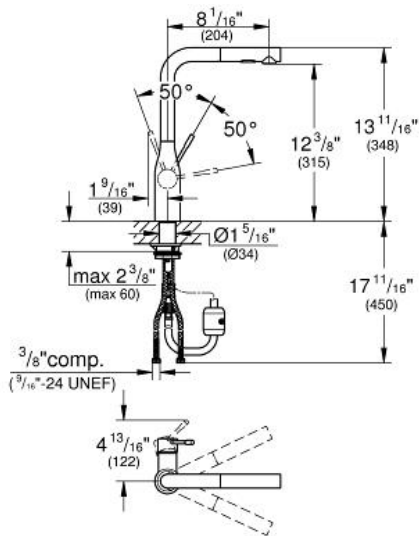

ESSENCE  
Single-lever sink mixer 1/2"  
MODEL # 30271

Pure Freude an Wasser

GROHE America, Inc | 200 North Gary Avenue, Suite G, Roselle, IL 60172  
Phone: +1 (800) 444-7643 | Fax: +1 (800) 225-2778 | us-customerservice@grohe.com

**Product Description:**  
Single-lever sink mixer 1/2"

**Standard Specification:**

- High spout
- Single hole installation
- GROHE Starlight® finish
- **GROHE SilkMove®** ceramic cartridge
- **Pull-out Dual Spray Control** - switches back and forth between regular flow and spray
- Automatic return to aerator
- Swivel Spout
- Swivel area 360°
- Integrated non-return valve
- Protected against backflow
- Stainless Steel Braided Flexible Supplies
- Quick installation system
- Min. recommended pressure 15 psi

**Color:**

- 30271 000 chrome
- 30271 DC0 supersteel