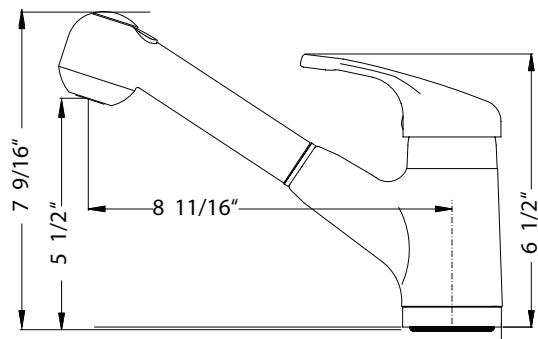

EVEREST SERIES

Pull Out Kitchen Faucet

Model EVPO-1000-PC : Polished Chrome
EVPO-1000-BN : Brushed Nickel

EVPO-1000

FEATURES

- Transitional solid brass body
- Lightweight pull out dual function spray/stream handspray
- Easy clean removable Aerator
- Extendable hose reaches all edges of sink and beyond. 20+ inches
- Ergonomic Ultrasmooth topmount handle
- Ceramic Disc Cartridge - Lifetime Warranty
- Available in 2 finish options
- All HamatUSA faucets are ICC certified to meet or exceed US State and Federal plumbing codes and low lead safety standards
- Limited Lifetime Warranty