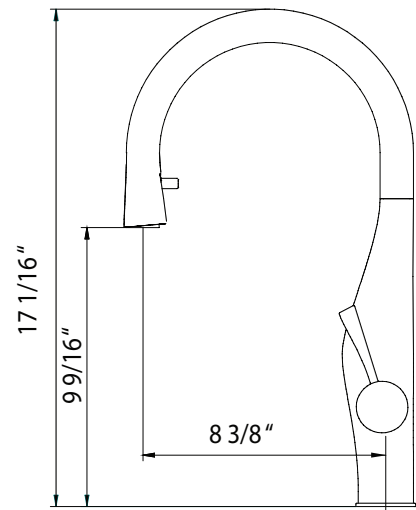

IMAGINE SERIES

Pull Down Kitchen Faucet with Concealed Hand Spray

- Model IMPD-1000-PC** : Polished Chrome
IMPD-1000-BN : Brushed Nickel
IMPD-1000-OB : Oil Rubbed Bronze
IMPD-1000-BB : Brushed Brass

IMPD-1000

FEATURES

- Solid brass body construction
- Concealed, seamless solid brass pull down dual function spray/stream handspray
- Easy clean removable Aerator
- Extendable hose reaches all edges of sink and beyond. 20+ inches
- Forward action with 15° rear limited handle will not hit backsplash
- Ceramic Disc Cartridge - Lifetime Warranty
- Available in 4 finish options
- Oversized deck mounting locknut for ease of installation
- Hybrid stainless steel and nylon hoses for increased durability and flexibility
- QuickConnect system designed for secure and easy installation
- All HamatUSA faucets are ICC certified to meet or exceed US State and Federal plumbing codes and low lead safety standards
- Limited Lifetime Warranty