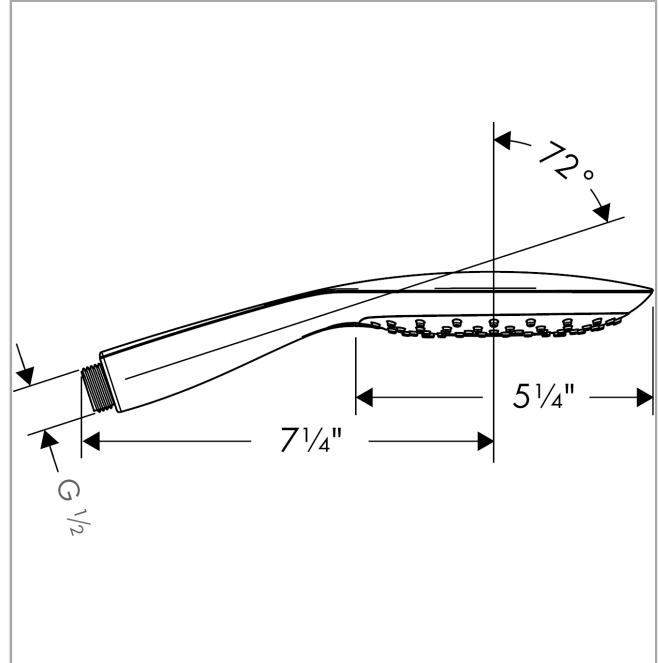

Raindance Select E

Handshower 150 3-Jet, 2.5 GPM

Finishes : **brushed nickel** Part no. : **26550821**

Description

Features

- Select button for comfortable alternation of spray modes
- 81 no-clog spray channels
- Spray modes: RainAir, Mix, CaresseAir
- Flow: 2.5 GPM (9.5 L/Min)
- Fully-finished matching spray face

Item details

List Price \$ 298.00

Technology

Compliance

Product image

Scale drawing

Raindance Select E
Handshower 150 3-Jet, 2.5 GPM
Finishes : **brushed nickel** Part no. : **26550821**

Exploded drawing

Year of production: >01/14

Raindance Select E
Handshower 150 3-Jet, 2.5 GPM
 Finishes : **brushed nickel** Part no. : **26550821**

Spare parts list

Year of production: >01/14

Pos.	Description	Part no.	Price	PU
1	filter packing	94246000	-	1