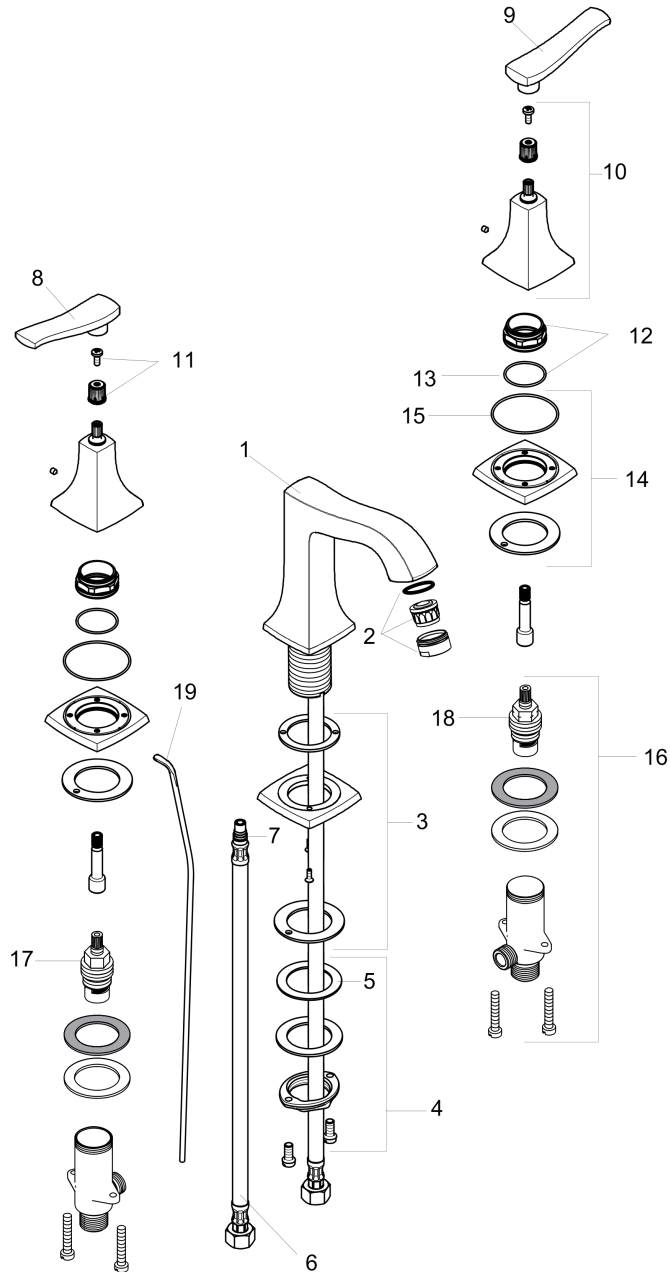

Metropol Classic
Widespread Faucet 110 with Lever Handles and Pop-Up Drain, 0.5 GPM
 Finishes : brushed nickel Part no. : 31333821

Description

Features

- Spray modes: Aerated spray
- Flow: 0.5 GPM (1.9 L/Min)
- 90° ceramic valves
- Includes pop-up drain

Item details

List Price \$ 834.00

Technology

Compliance

Product image

Scale drawing

Metropol Classic
Widespread Faucet 110 with Lever Handles and Pop-Up Drain, 0.5 GPM
 Finishes : brushed nickel Part no. : 31333821

Exploded drawing

Year of production: >09/19

Metropol Classic
Widespread Faucet 110 with Lever Handles and Pop-Up Drain, 0.5 GPM
 Finishes : **brushed nickel** Part no. : **31333821**

Spare parts list

Year of production: >09/19

Pos.	Description	Part no.	Price	PU
1	spout cpl.	92820820	-	1
2	aerator M24x1 (1,9 l/min)	93502820	-	1
3	escutcheon for spout	92814820	-	1
4	fixing set (Ø 32)	13961000	-	1
5	lever collar	97548000	-	1
6	connection hose 18½" M8x0,75 3/8"	96321001	-	1
7	O-ring 7x1,5	98422000	-	1
8	handle for hot water	92821820	-	1
9	handle for cold water	92822820	-	1
10	escutcheon for handle	92824820	-	1
11	handle fixing set	98932000	-	1
12	nut	92825000	-	1
13	O-ring 29x1,5	92738000	-	1
14	escutcheon	92823820	-	1
15	O-ring 48x1,5	92159000	-	1
16	stop valve cpl.	97357001	-	1
17	shut off unit right closing	94009000	-	1
18	shut off unit left closing	94008000	-	1
19	pull rod	96657820	-	1
a	pop up waste	88509820	-	1