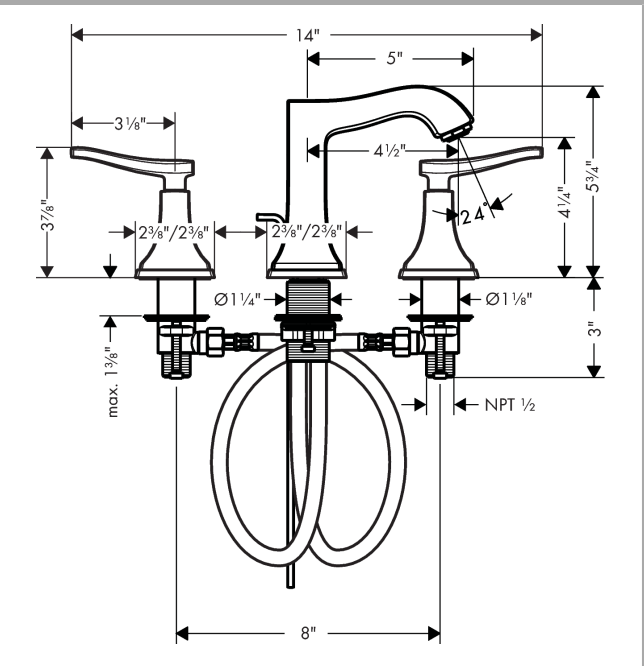

Metropol Classic
Widespread Faucet 110 with Lever Handles and Pop-Up Drain, 0.5 GPM
 Finishes : brushed nickel Part no. : 31333821

Description

Features

- Spray modes: Aerated spray
- Flow: 0.5 GPM (1.9 L/Min)
- 90° ceramic valves
- Includes pop-up drain

Item details

List Price \$ 834.00

Technology

Compliance

Product image

Scale drawing

Metropol Classic
Widespread Faucet 110 with Lever Handles and Pop-Up Drain, 0.5 GPM
 Finishes : brushed nickel Part no. : 31333821

Exploded drawing

Year of production: >09/19

Metropol Classic
Widespread Faucet 110 with Lever Handles and Pop-Up Drain, 0.5 GPM
 Finishes : **brushed nickel** Part no. : **31333821**

Spare parts list

Year of production: >09/19

Pos.	Description	Part no.	Price	PU
1	spout cpl.	92820820	-	1
2	aerator M24x1 (1,9 l/min)	93502820	-	1
3	escutcheon for spout	92814820	-	1
4	fixing set (Ø 32)	13961000	-	1
5	lever collar	97548000	-	1
6	connection hose 18½" M8x0,75 3/8"	96321001	-	1
7	O-ring 7x1,5	98422000	-	1
8	handle for hot water	92821820	-	1
9	handle for cold water	92822820	-	1
10	escutcheon for handle	92824820	-	1
11	handle fixing set	98932000	-	1
12	nut	92825000	-	1
13	O-ring 29x1,5	92738000	-	1
14	escutcheon	92823820	-	1
15	O-ring 48x1,5	92159000	-	1
16	stop valve cpl.	97357001	-	1
17	shut off unit right closing	94009000	-	1
18	shut off unit left closing	94008000	-	1
19	pull rod	96657820	-	1
a	pop up waste	88509820	-	1