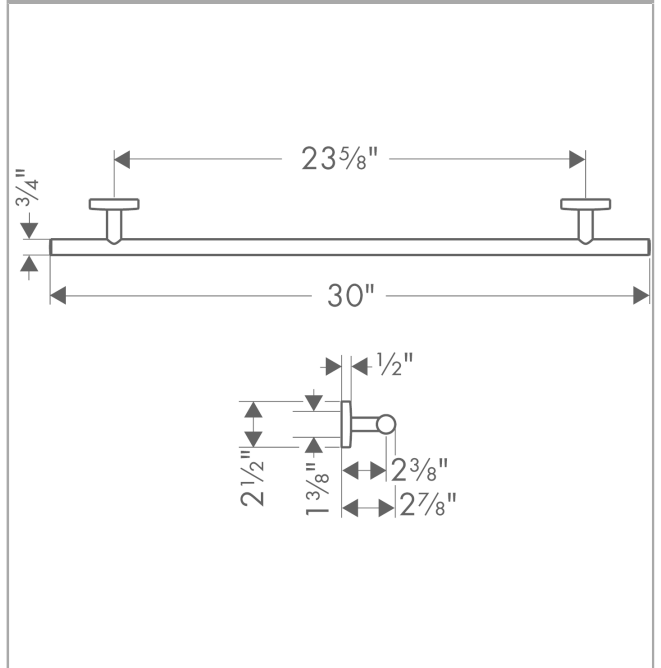

Logis

Towel Bar, 24"

Finishes : **chrome** Part no. : **40516000**

Description

Features

- Brass
- Wall-mounted
- Metal holder

Item details

List Price \$ 119.00

Product image

Scale drawing

Logis

Towel Bar, 24"

Finishes : **chrome** Part no. : **40516000**

Exploded drawing

Year of production: >09/08

Logis

Towel Bar, 24"

Finishes : **chrome** Part no. : **40516000**

Spare parts list

Year of production: >09/08

Pos.	Description	Part no.	Price	PU
1	escutcheon	95108000	-	1
2	support element	98539000	-	1
3	hollow set screw M4x4	98540000	-	1
4	mounting set	96179000	-	1