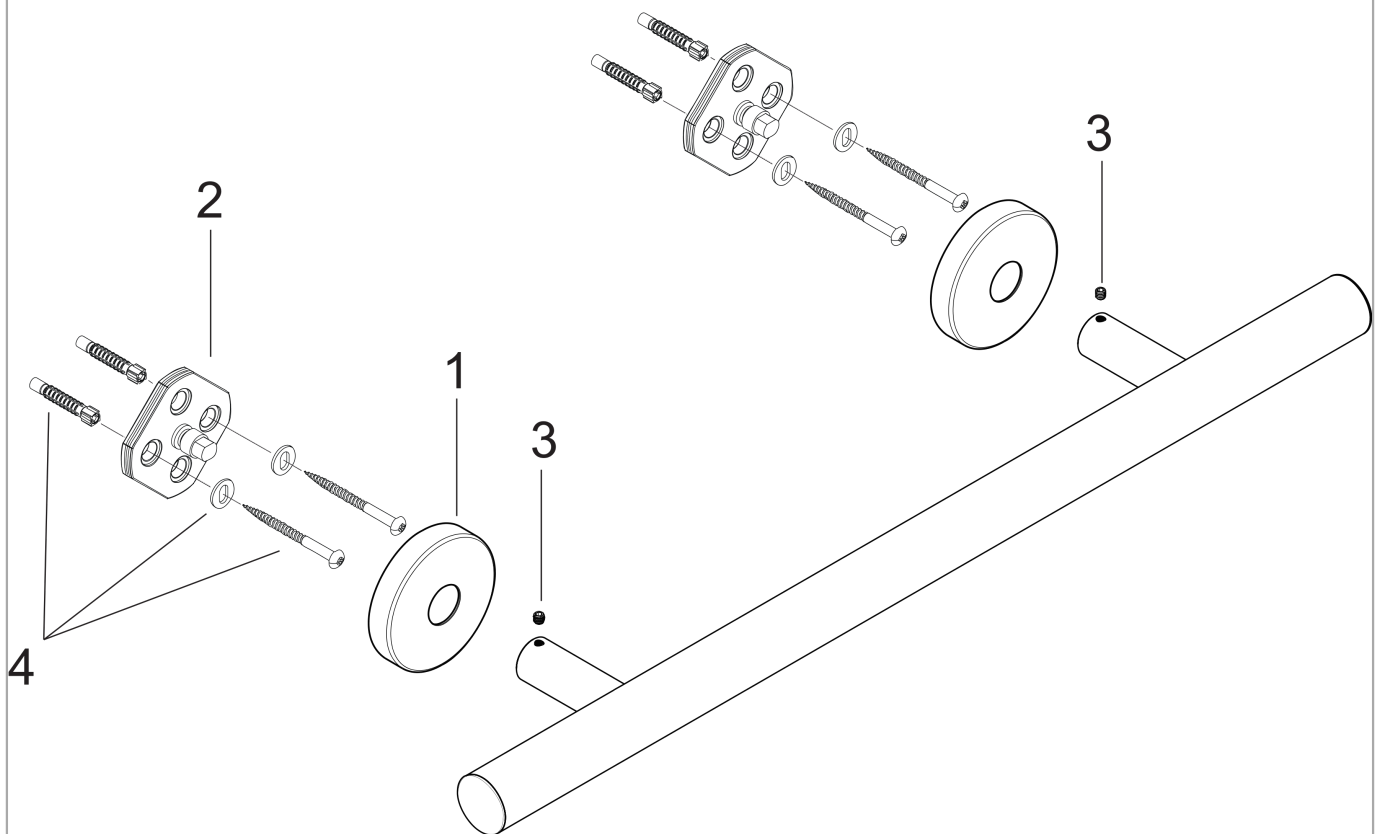

Logis

Towel Bar, 24"

Finishes : **chrome** Part no. : **40516000**

Description

Features

- Brass
- Wall-mounted
- Metal holder

Item details

List Price \$ 119.00

Product image

Scale drawing

Logis

Towel Bar, 24"

Finishes : **chrome** Part no. : **40516000**

Exploded drawing

Year of production: >09/08

Logis

Towel Bar, 24"

Finishes : **chrome** Part no. : **40516000**

Spare parts list

Year of production: >09/08

Pos.	Description	Part no.	Price	PU
1	escutcheon	95108000	-	1
2	support element	98539000	-	1
3	hollow set screw M4x4	98540000	-	1
4	mounting set	96179000	-	1