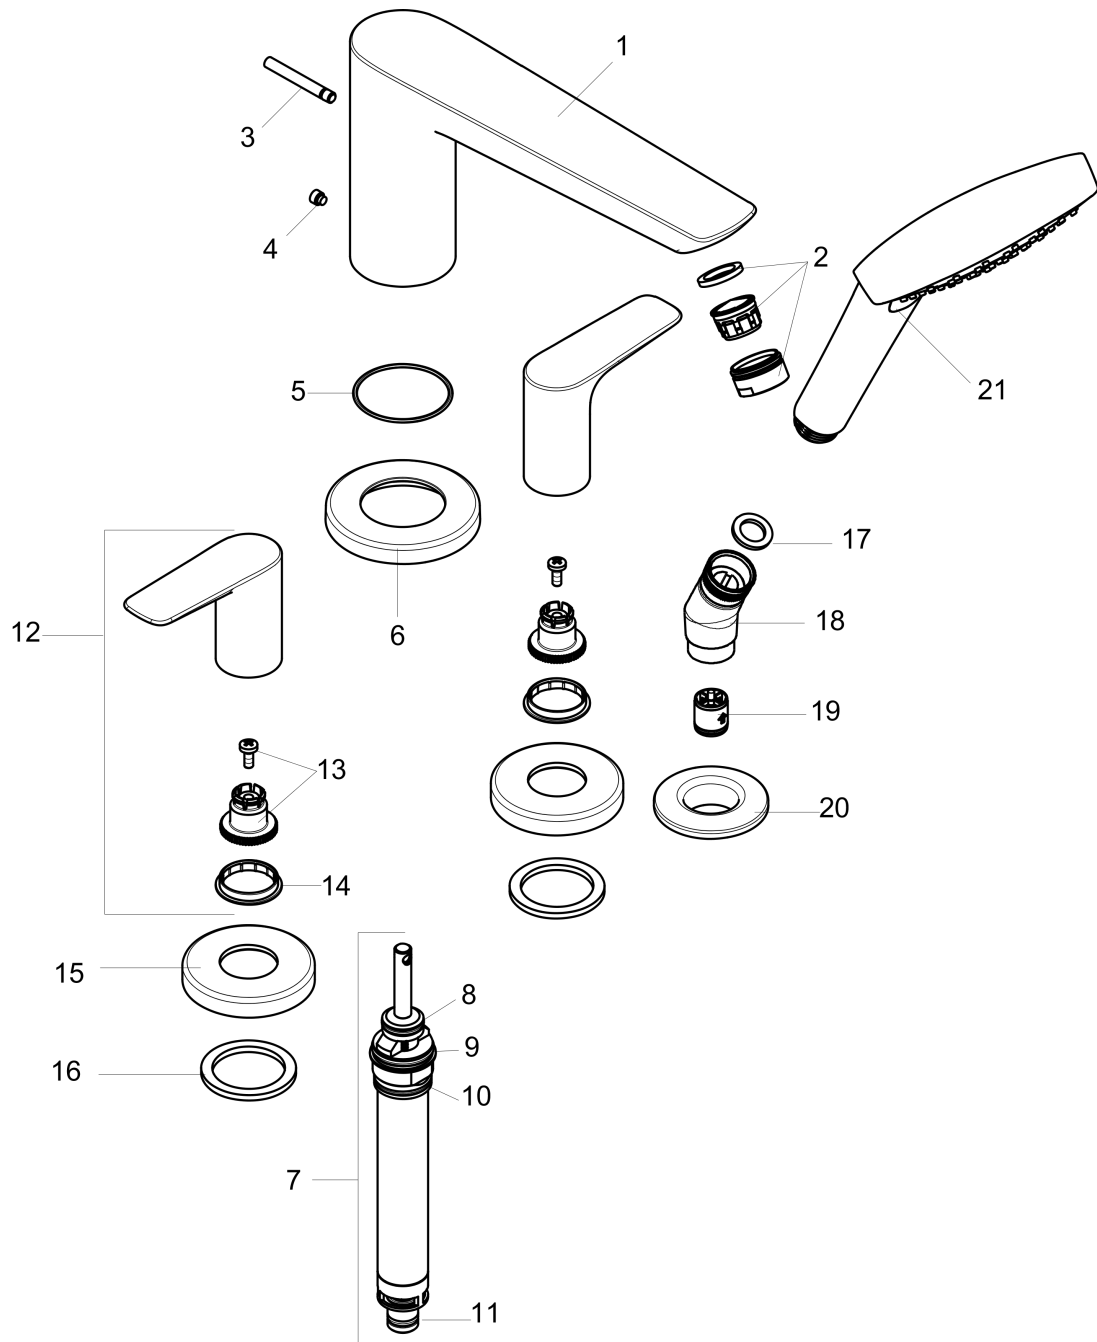

Talis E
4-Hole Roman Tub Set Trim with 1.8 GPM Handshower
 Finishes : **chrome** Part no. : **71744001**

Exploded drawing

Year of production: >07/18

Talis E
4-Hole Roman Tub Set Trim with 1.8 GPM Handshower
 Finishes : **chrome** Part no. : **71744001**

Spare parts list

Year of production: >07/18

Pos.	Description	Part no.	Price	PU
1	spout cpl.	92780000	-	1
2	aerator M24x1 (30 l/min)	96512000	-	1
3	diverter knob	98707000	-	1
4	hollow set screw M6x6	97660000	-	1
5	O-ring 41x1,5	98168000	-	1
6	escutcheon Ø 70 mm	97779000	-	1
7	selector assy	96775000	-	1
8	O-Ring 14x2,5	98189000	-	1
9	O-Ring 23x2,5	98183000	-	1
10	O-Ring 22x2	98185000	-	1
11	O-ring 9x2,5	98217000	-	1
12	handle	92779000	-	1
13	handle fixing set	94184000	-	1
14	set of color-rings cold / hot water	95819000	-	1
15	escutcheon	31098000	-	1
16	flat seal	98749000	-	1
17	filter packing	94246000	-	1
18	shower holder	28071000	-	1
19	set of non return valves DW 15	94074000	-	1
20	escutcheon Ø 52 mm	97159820	-	1
21	handshower	04752000	-	1