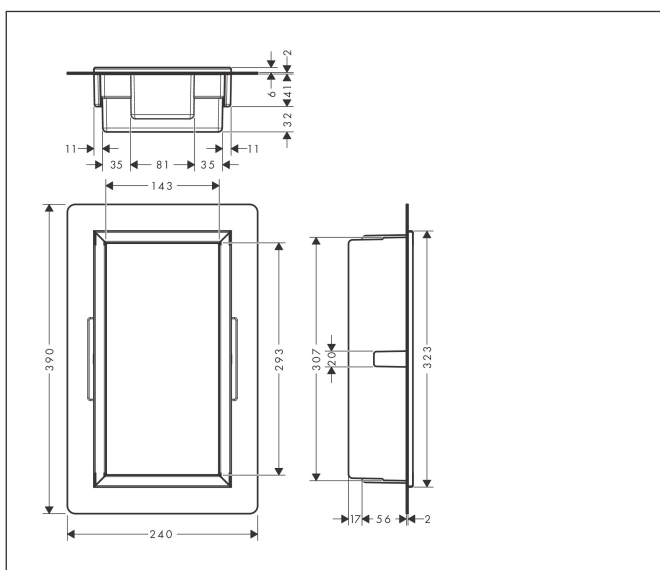

Brand	hansgrohe
Art. Name	XtraStoris Original Wall Niche with Frame 12"x 6"x 5.5"
Art. Nr.	56092380
Surface	Concrete Grey
Pos.	1

Product Picture

Features

- Consists of: wall niche with frame, sealing set, installation set
- Where to use: new construction, renovation
- Easy to clean surface
- Suitable for use in wet areas
- Wall type: solid wall construction, drywall construction
- Material sealing set: Polystyrene (PS)
- Material wall niche: Stainless Steel 304 (1.4301)
- Dimensions wall niche: 300 x 150 x 70 mm (HxWxD)

Drawing

Technology