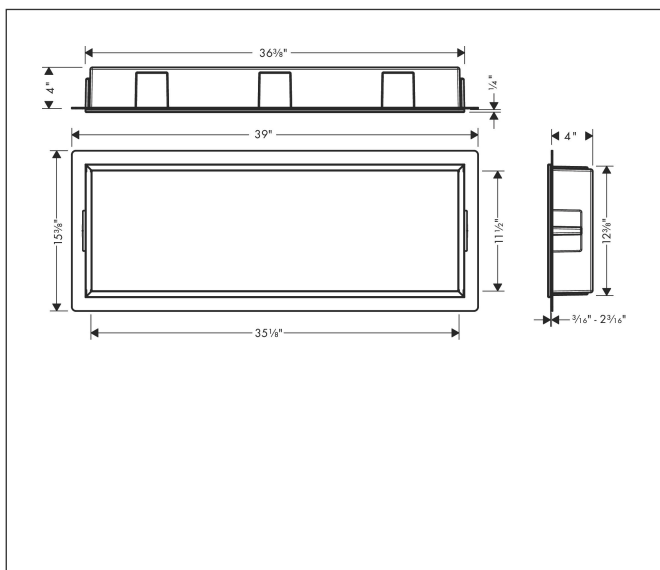

Brand hansgrohe
Art. Name **XtraStoris Original** Wall niche with frame 12"x 36"x 4"
Art. Nr. 56067380
Surface Concretegrey
Pos. 1

Product Picture

Features

- Consists of: wall niche with frame, sealing set
- Installation depth: 100 mm
- Where to use: new construction, renovation
- Easy to clean surface
- Suitable for use in wet areas
- Wall type: solid wall construction, drywall construction
- Material sealing set: Polystyrene (PS)
- Material wall niche: Stainless Steel 304 (1.4301)
- Surface of the wall niche powder-coated stainless steel
- Dimensions wall niche: 300 x 900 x 100 mm (HxWxD)
- Required dimensions for sealing set: 313 x 925 x 100 mm (HxWxD)

Drawing

Technology