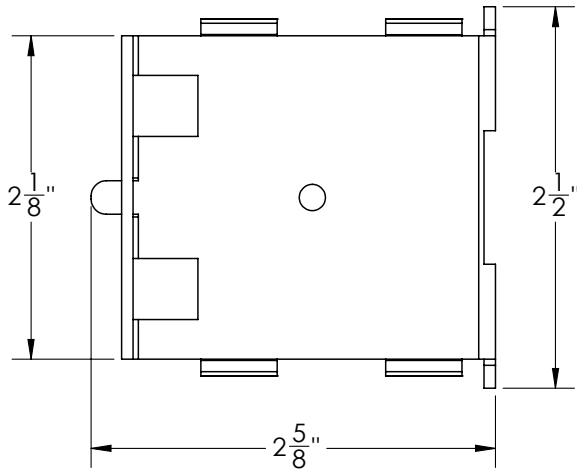

ET 65 Specifications

ID Infinity Drain

ET 65:
- Stainless steel end section for T 65
tile-channel

Infinity Drain
145 Dixon Avenue
Amityville, NY 11701
Phone: 516.767.6786
Fax: 516.740.3066
www.infinitydrain.com