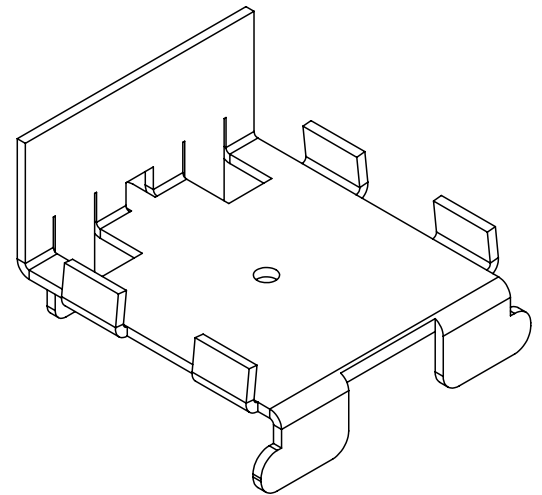

ET 65 Specifications

ID Infinity Drain

ET 65:
- Stainless steel end section for T 65
tile-channel

Infinity Drain
145 Dixon Avenue
Amityville, NY 11701
Phone: 516.767.6786
Fax: 516.740.3066
www.infinitydrain.com