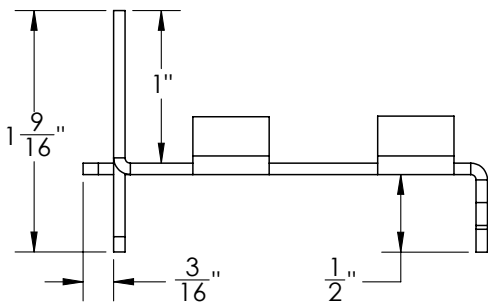

ET 65 Specifications

ID Infinity Drain

ET 65:
- Stainless steel end section for T 65
tile-channel

Infinity Drain
145 Dixon Avenue
Amityville, NY 11701
Phone: 516.767.6786
Fax: 516.740.3066
www.infinitydrain.com

NOTE: Installer must verify all rough-in dimensions prior to installation and consult local and national codes. Conformity and compliance to local and national codes are the responsibility of the installer.