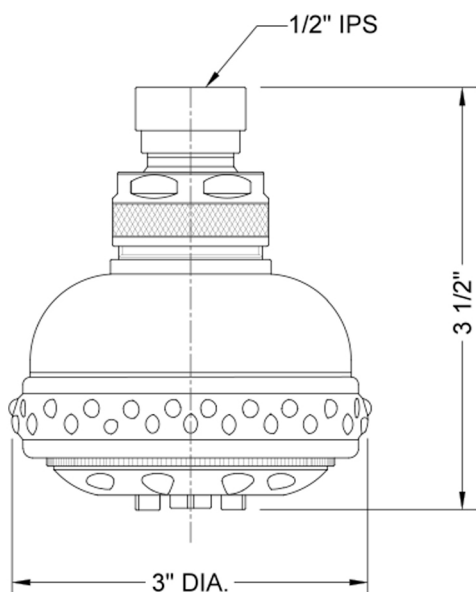

Sensation Showerhead- 1.75 GPM

Model #: S127-1.75-

FEATURES:

- 5 function showerhead with 3" face
- 1/2" IPS adjustable brass ball joint to adjust angle of showerhead
- Brass body
- Rubber ring for easy grip, no slip adjustment of functions
- Soft wide bubble aerating rinse, great for children & the elderly
- Available flow rates: 2.5, 2.0, 1.75 & 1.5 GPM

SPECIFICATION DRAWING:

SPRAY PATTERNS: