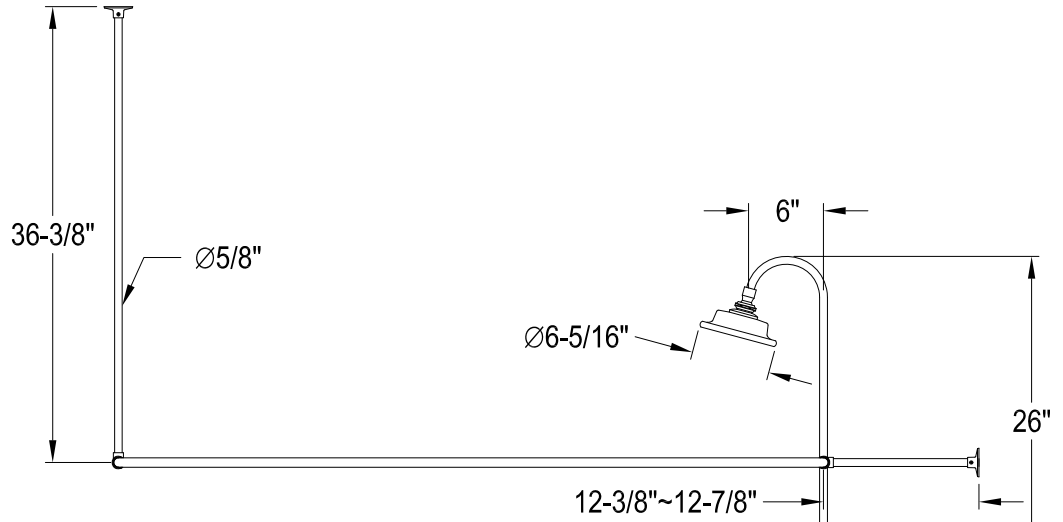

# CCK1171,5,8DPL

Shower Combo

## CC481,5,8 Straight Bath Supply

## CC2091,5,8 Tub Waste & Overflow