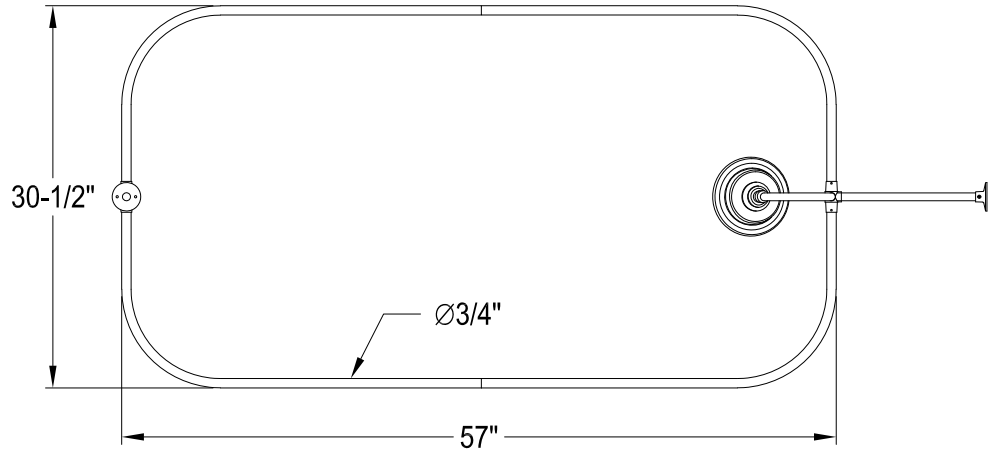

# CCK1171,5,8DPL

Shower Combo

## CC481,5,8 Straight Bath Supply

## CC2091,5,8 Tub Waste & Overflow