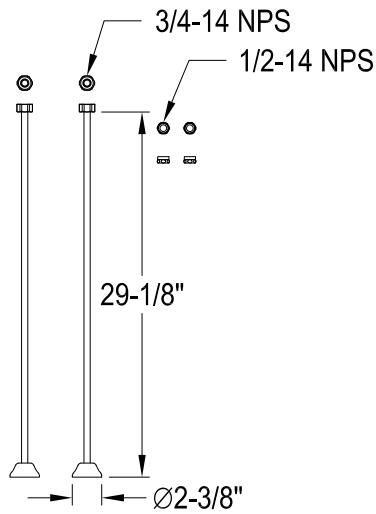

# CCK1171,5,8DPL

Shower Combo

## CC481,5,8 Straight Bath Supply

## CC2091,5,8 Tub Waste & Overflow