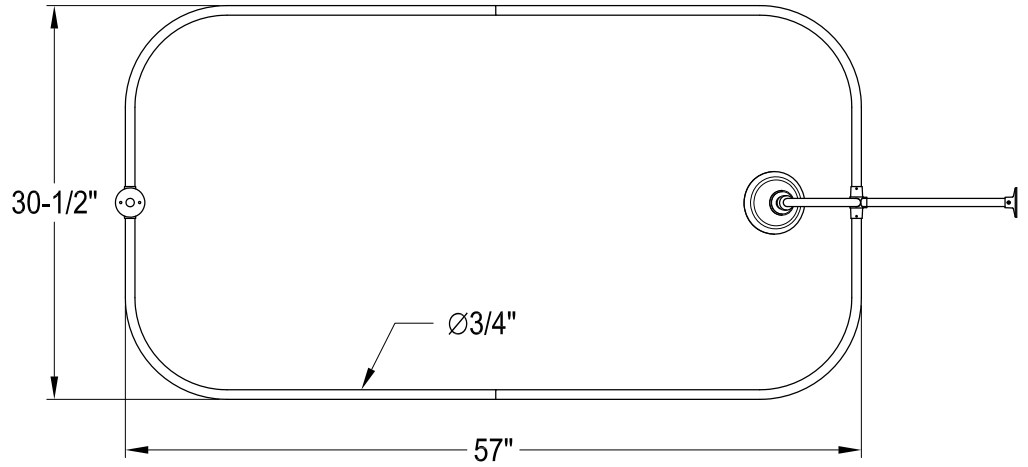

# CCK3141,2,5,8AL

Shower Combo

## CC461,2,5,8 Single Offset Bath Supply

## CC2091,2,5,8 Tub Waste & Overflow