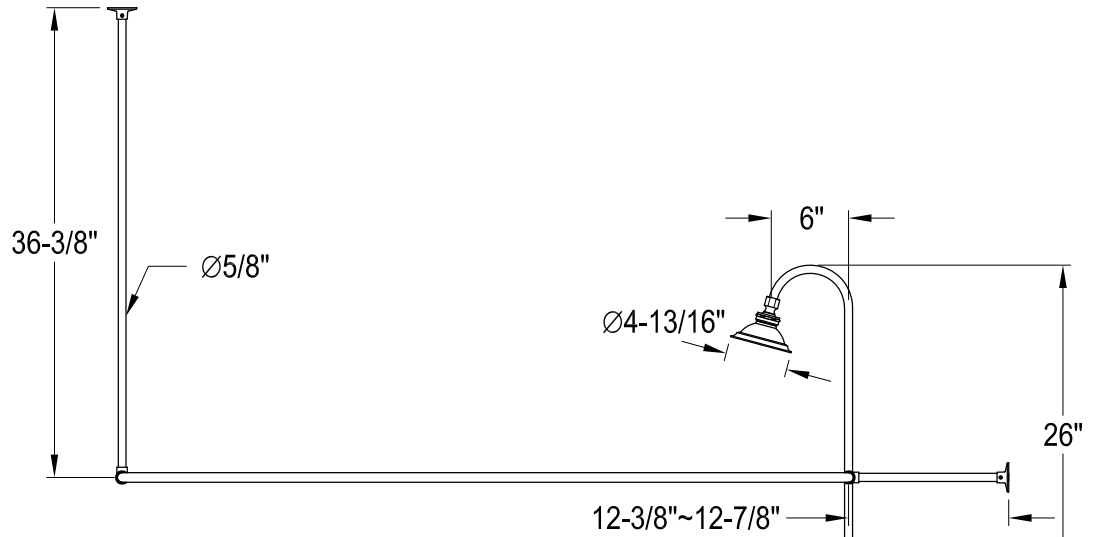

# CCK3141,2,5,8AL

Shower Combo

## CC461,2,5,8 Single Offset Bath Supply

## CC2091,2,5,8 Tub Waste & Overflow