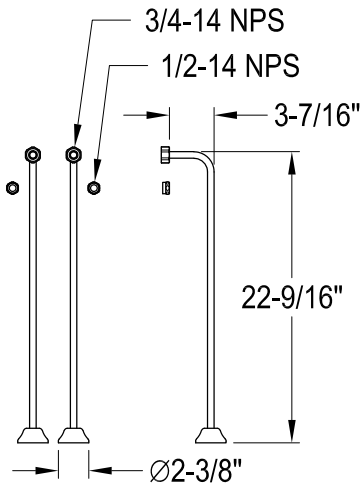

# CCK3141,2,5,8AL

Shower Combo

## CC461,2,5,8 Single Offset Bath Supply

## CC2091,2,5,8 Tub Waste & Overflow