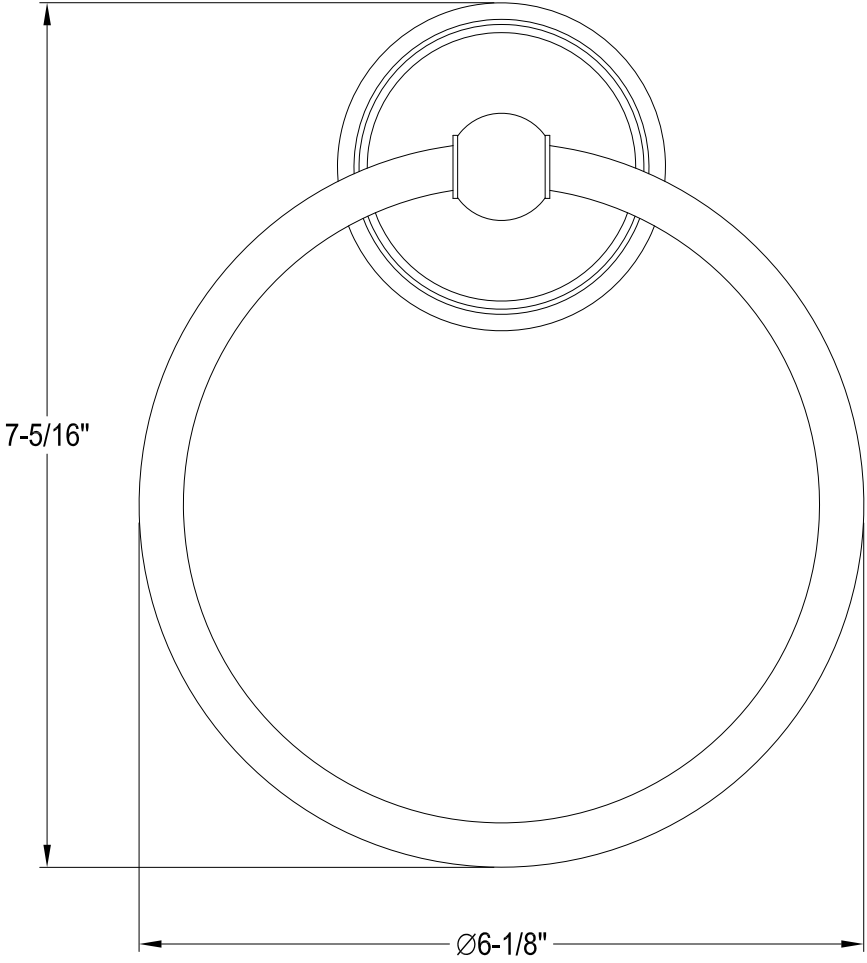

BA1111MB,C,PB,ORB,SN

24" Towel Bar

BA1114MB,C,PB,ORB,SN

Towel Ring

BA1118MB,C,PB,ORB,SN

Toilet Paper Holder