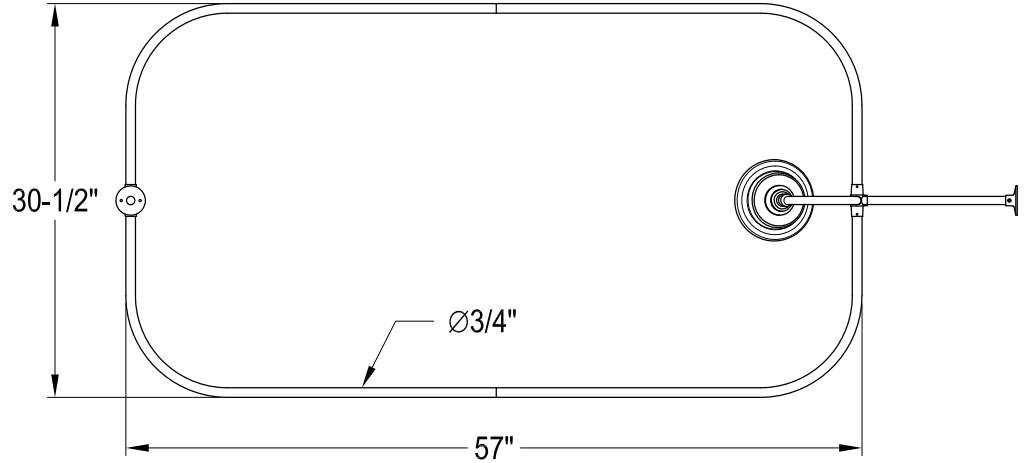

# CCK2141,2,5,8PL

Shower Combo

## CC461,2,5,8 Single Offset Bath Supply

## CC2091,2,5,8 Tub Waste & Overflow