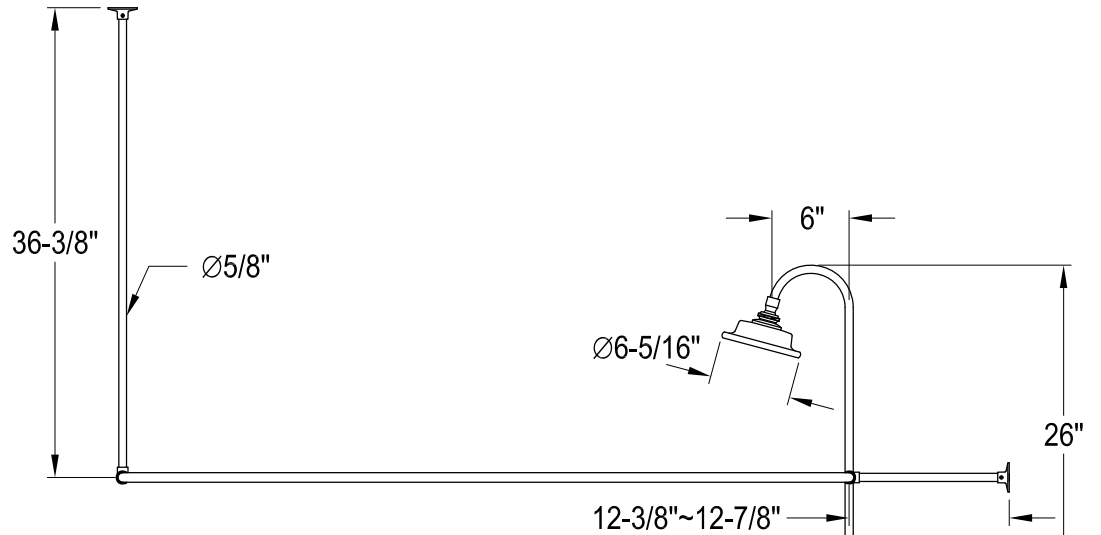

# CCK2141,2,5,8PL

Shower Combo

## CC461,2,5,8 Single Offset Bath Supply

## CC2091,2,5,8 Tub Waste & Overflow