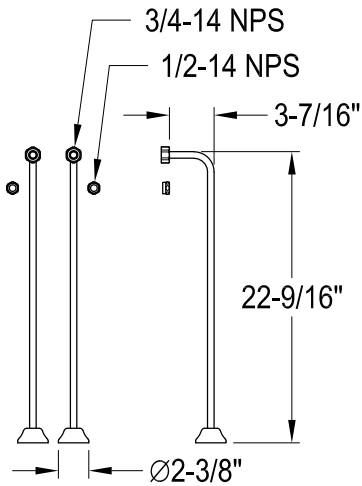

# CCK2141,2,5,8PL

Shower Combo

## CC461,2,5,8 Single Offset Bath Supply

## CC2091,2,5,8 Tub Waste & Overflow