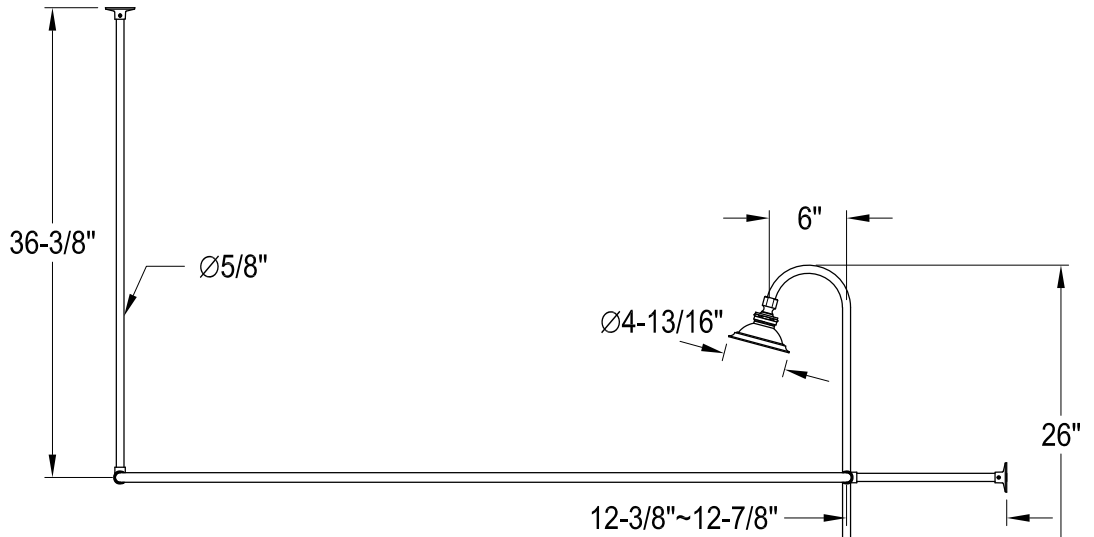

CCK3181,2,5,8AL

Shower Combo

CC471,2,5,8 Double Offset Bath Supply

CC2091,2,5,8 Tub Waste & Overflow