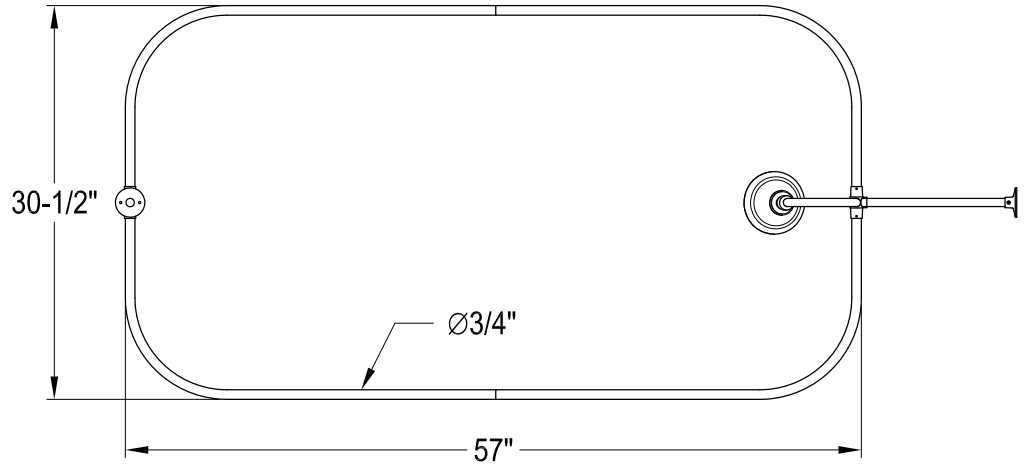

CCK3181,2,5,8AL

Shower Combo

CC471,2,5,8 Double Offset Bath Supply

CC2091,2,5,8 Tub Waste & Overflow