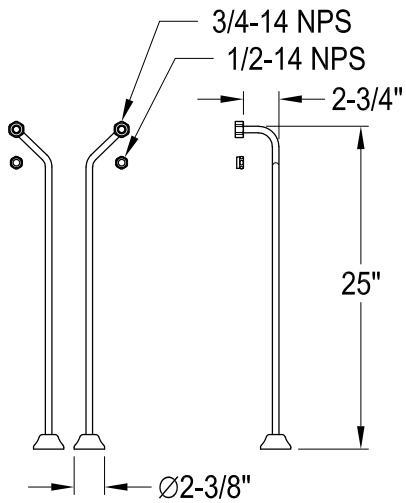

CCK3181,2,5,8AL

Shower Combo

CC471,2,5,8 Double Offset Bath Supply

CC2091,2,5,8 Tub Waste & Overflow