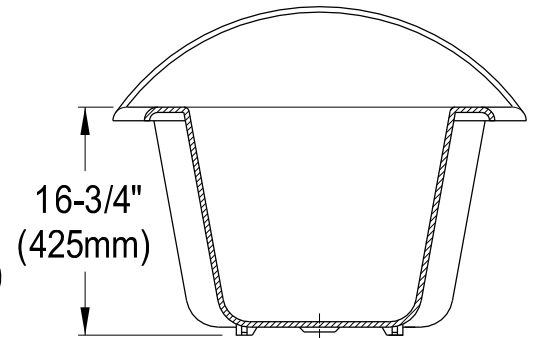

VCT7D653129B1,2,5,8,W

61" Cast Iron Bathtub With 7" Faucet Drillings

Section A-A