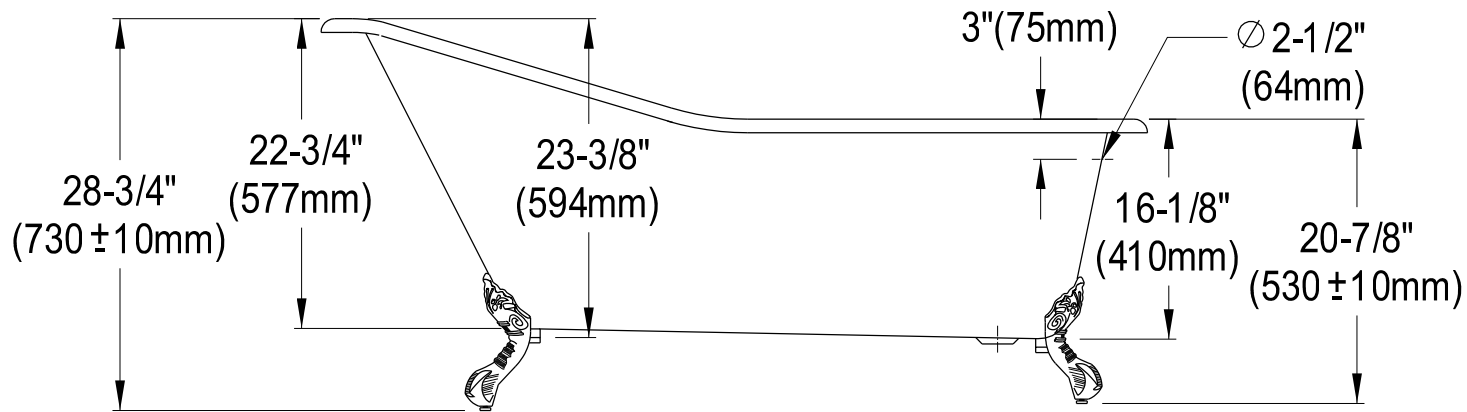

VCT7D653129B1,2,5,8,W

61" Cast Iron Bathtub With 7" Faucet Drillings

Section A-A