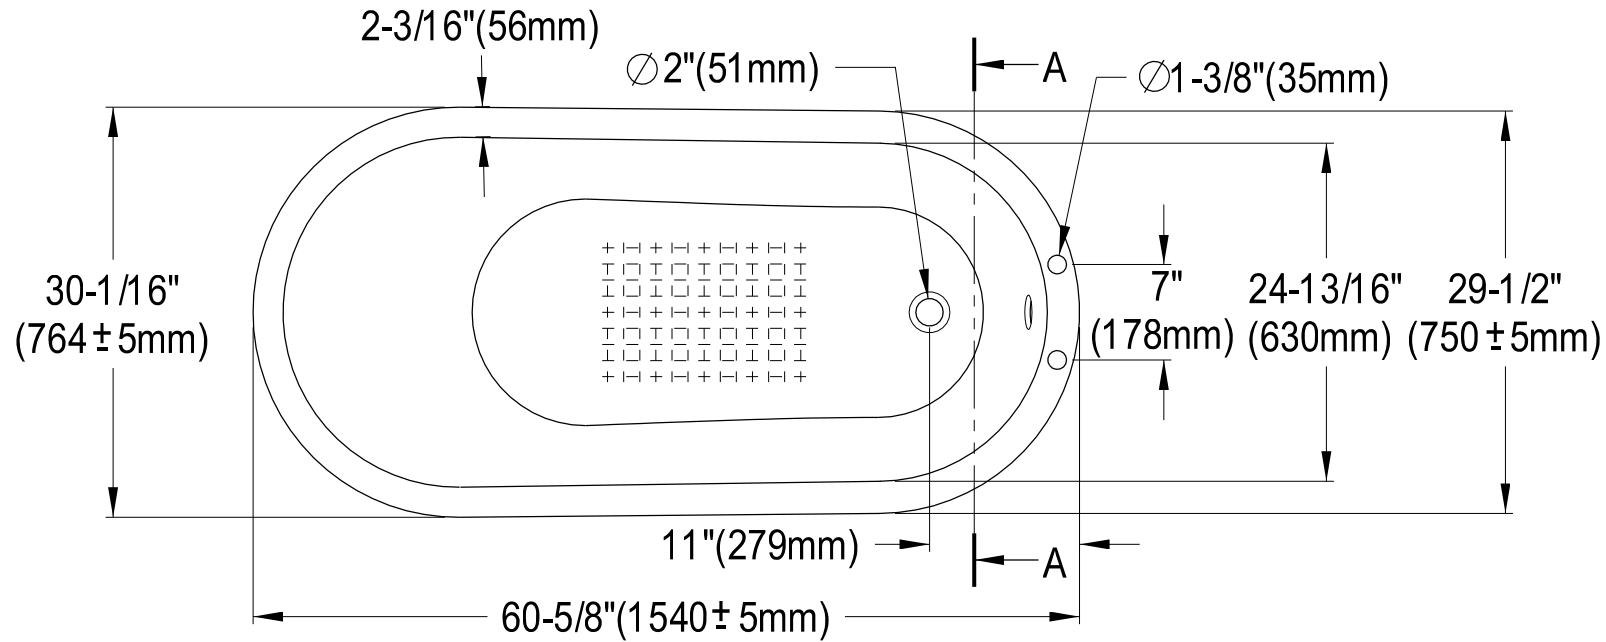

VCT7D653129B1,2,5,8,W

61" Cast Iron Bathtub With 7" Faucet Drillings

Section A-A