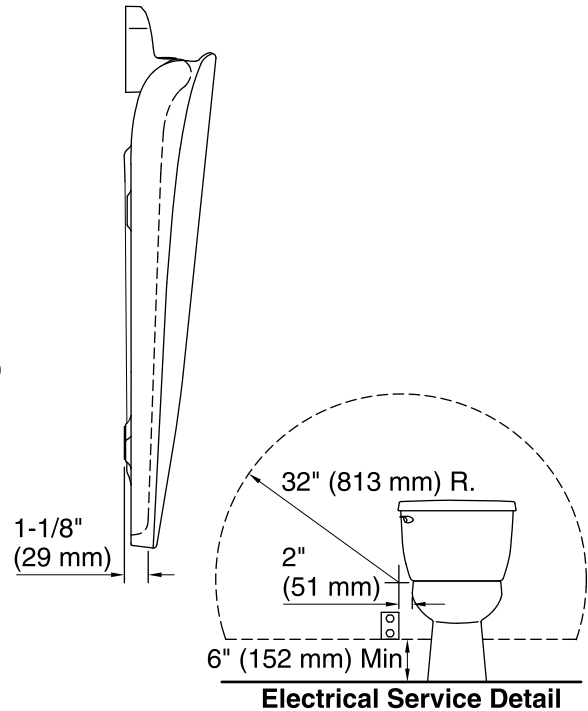

Required Electrical Service

One dedicated circuit required, protected with Class A Ground-Fault Circuit-Interrupter (GFCI). Outside North America, this device may be known as a Residual Current Device (RCD).
120/240 V, 0.6 A, 50/60 Hz

Technical Information

All product dimensions are nominal.
Seat shape type: Round-front
Seat front type: Closed-front
Seat-mounting holes: 5-1/2" (140 mm)
Bluetooth® range: 33 ft (0.8 m)
Bluetooth® version: 4.2
Power cord length: 60" (1524 mm)

Notes

Install this product according to the installation instructions.
Do not install this seat in a location where: (1) water might be splashed on the product or (2) excessive moisture, high humidity levels, or condensation is present. This will avoid damage to the electronic components.
Do not use an extension cord with this product.
To avoid possible product malfunction, do not plug in the seat until instructed to do so.
Locate the receptacle at least 6" (152 mm) above the floor, and within a 32" (813 mm) radius measured 2" (51 mm) from the bowl ledge.