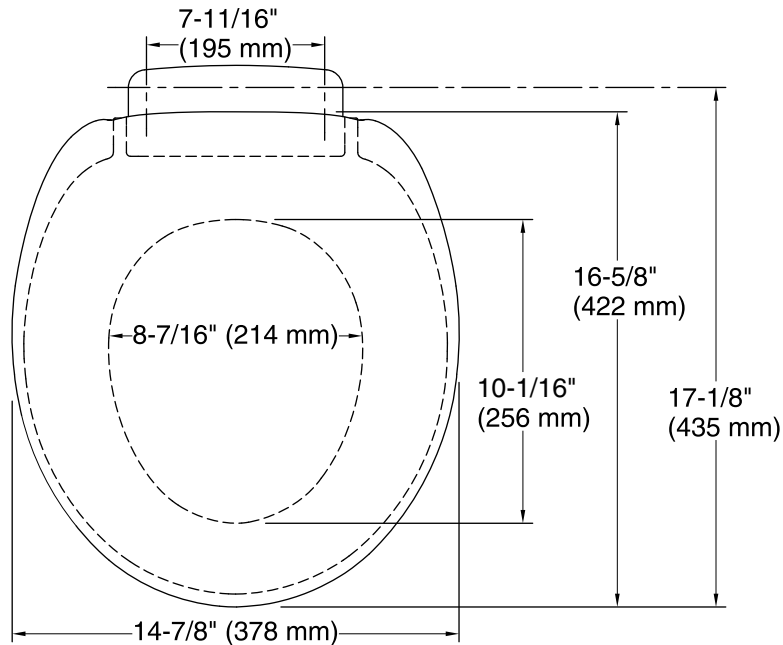

Required Electrical Service

One dedicated circuit required, protected with Class A Ground-Fault Circuit-Interrupter (GFCI). Outside North America, this device may be known as a Residual Current Device (RCD).
120/240 V, 0.6 A, 50/60 Hz

Technical Information

All product dimensions are nominal.
Seat shape type: Round-front
Seat front type: Closed-front
Seat-mounting holes: 5-1/2" (140 mm)
Bluetooth® range: 33 ft (0.8 m)
Bluetooth® version: 4.2
Power cord length: 60" (1524 mm)

Notes

Install this product according to the installation instructions.
Do not install this seat in a location where: (1) water might be splashed on the product or (2) excessive moisture, high humidity levels, or condensation is present. This will avoid damage to the electronic components.
Do not use an extension cord with this product.
To avoid possible product malfunction, do not plug in the seat until instructed to do so.
Locate the receptacle at least 6" (152 mm) above the floor, and within a 32" (813 mm) radius measured 2" (51 mm) from the bowl ledge.