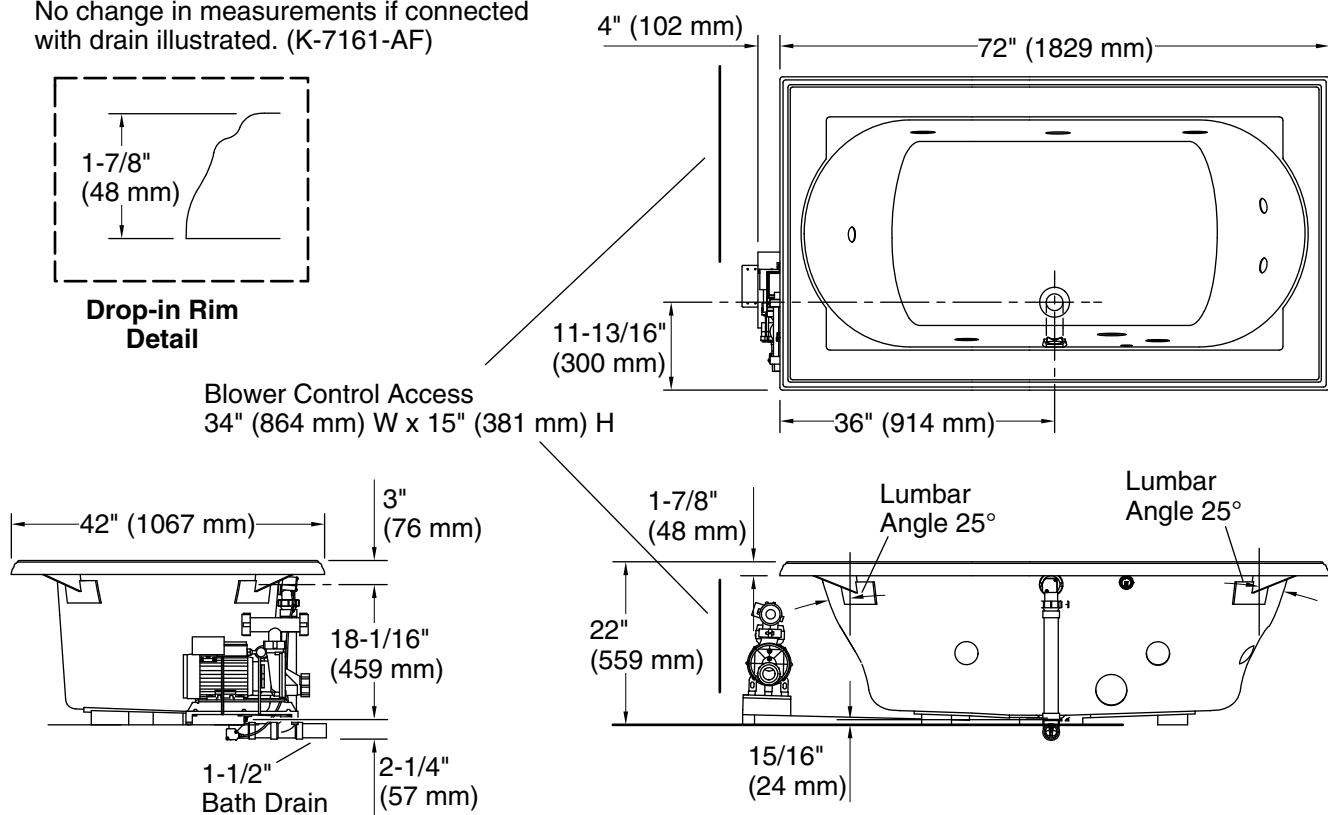

No change in measurements if connected with drain illustrated. (K-7161-AF)

Required Electrical Service

Two dedicated circuits required, protected with Class A Ground-Fault Circuit-Interrupter (GFCI). Outside North America, this device may be known as a Residual Current Device (RCD).

Pump: 120 V, 15 A, 60 Hz
Heater: 120 V, 15 A, 60 Hz

Technical Information

All product dimensions are nominal.

Installation: Drop-in
Basin area, bottom: 48" x 27" (1219 mm x 686 mm)
Basin area, top: 60" x 30" (1524 mm x 762 mm)
Weight: 135 lbs (61.2 kg)
Minimum floor load: 45 lbs/ft² (219.7 kg/m²)
Water depth: 16" (406 mm)
Water capacity: 94 gal (355.8 L)
Cutout: Drop-in, 70-1/2" x 40-1/2" (1791 mm x 1029 mm)
Electrical component rating: Pump: 120 V, 7 A, 60 Hz
Heater: 120 V, 12 A, 60 Hz
Pump speed: Variable

Notes

Measure your actual product for rough-in details. Install this product according to the installation instructions.

The hot water supply should be 70% of the capacity of the bath or greater. Installations will vary.