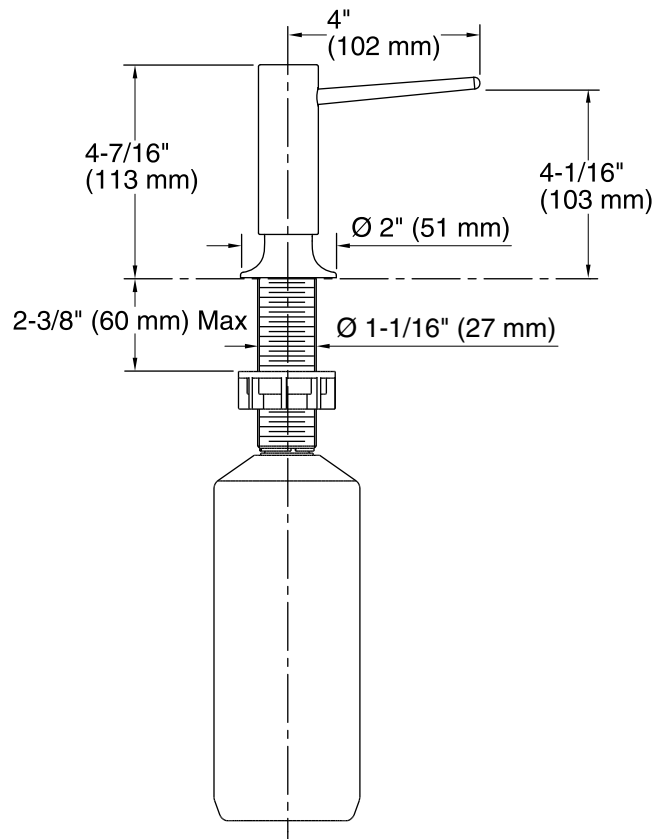

Features

- Holds up to 16 ounces of soap or lotion; refillable from top
- Solid-brass construction
- Greater thread length is suitable for use with thicker countertops.
- Coordinates with contemporary-style faucets.

Technical Information

All product dimensions are nominal.

Material: Brass

Notes

Install this product according to the installation guide.