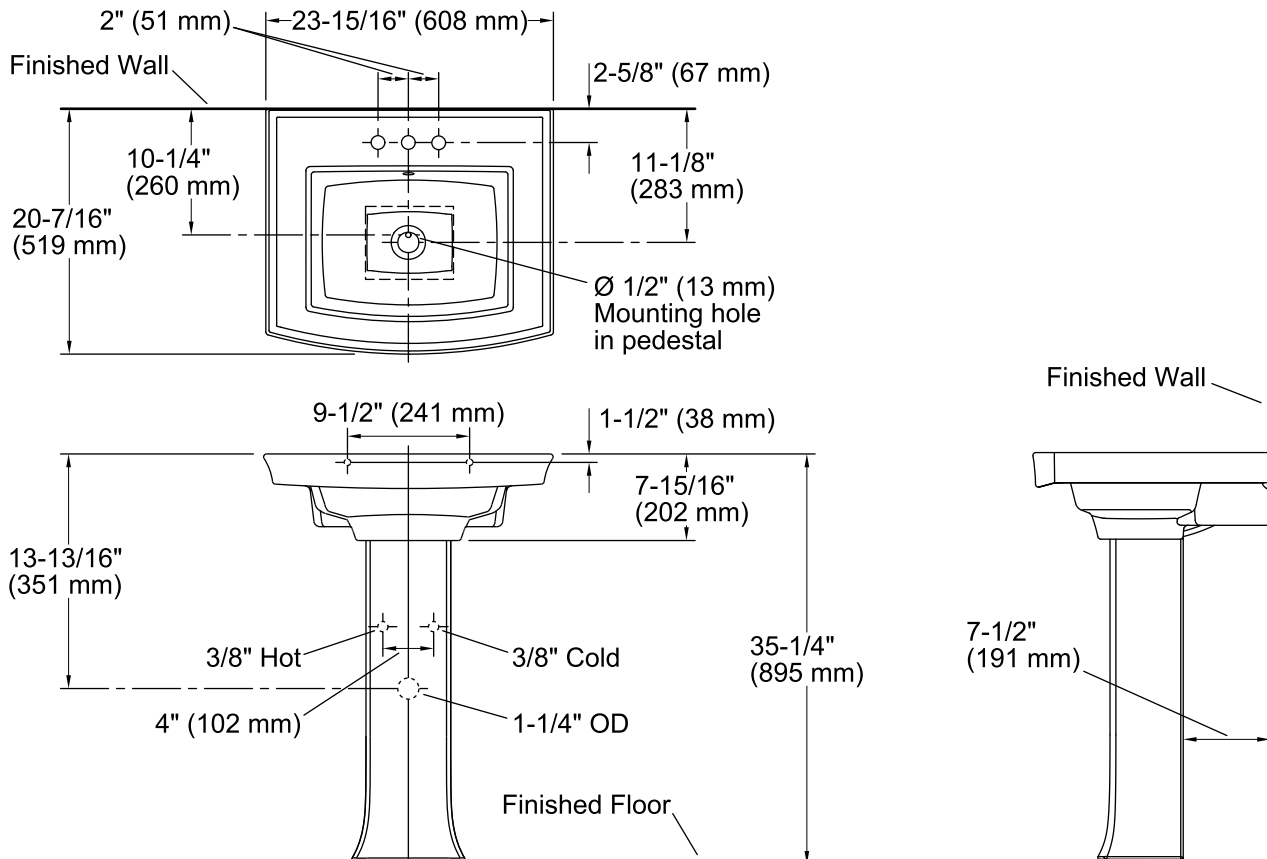

### Features

- 4-inch center faucet holes.
- Classic rectangular basin.
- Overflow drain.
- Combination consists of the K-2358-4 basin and the K-2357 pedestal.
- Coordinates with other products in the Archer collection.

## Technical Information

All product dimensions are nominal.

- Bowl configuration: Single
- Installation: Pedestal
- Bowl area (Only): Length: 16-1/4" (413 mm)  
Width: 11-15/16" (303 mm)  
Water depth: 4" (102 mm)
- Number of deck holes: 3
- Faucet hole spacing: 4" (102 mm)
- Faucet hole(s): 1-1/4" (32 mm)
- Drain hole: 1-3/4" (44 mm)