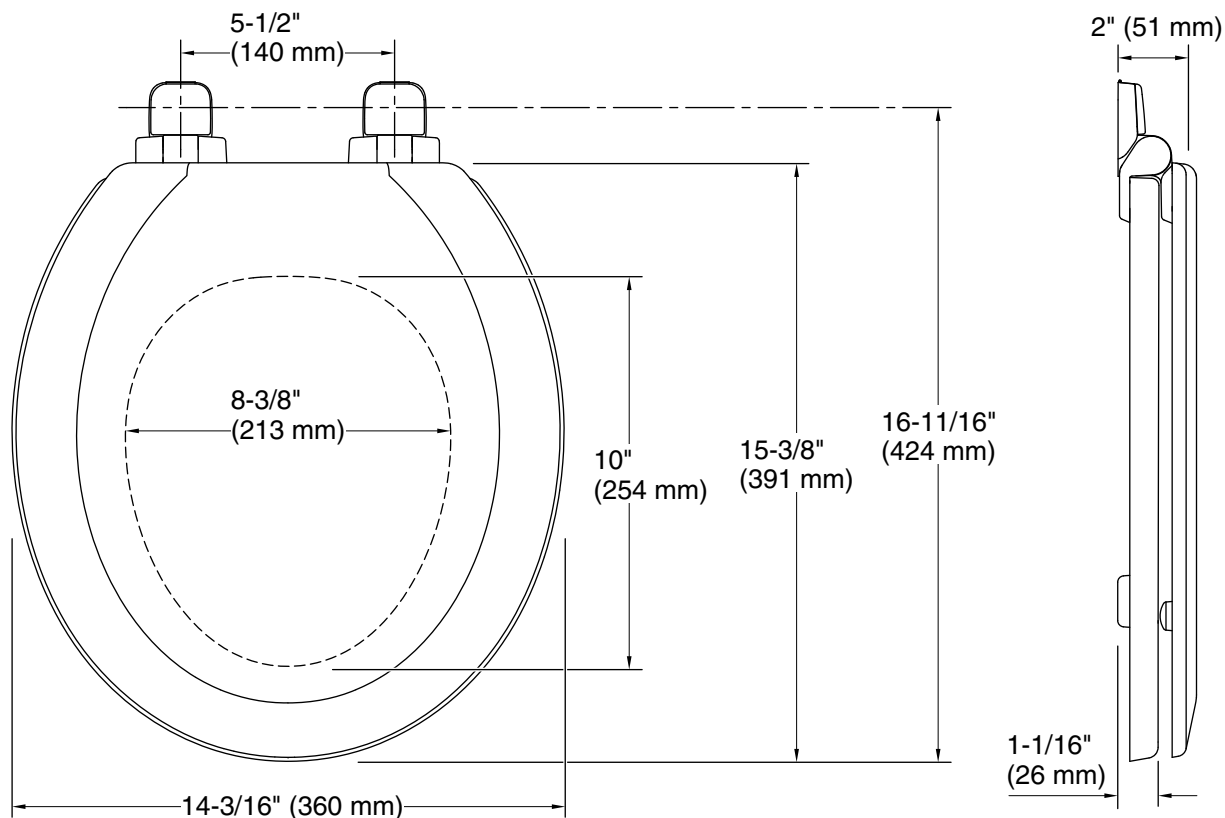

Technical Information

All product dimensions are nominal.

Seat shape type: Round-front
Seat front type: Closed-front
Seat-mounting holes: 5-1/2" (140 mm)