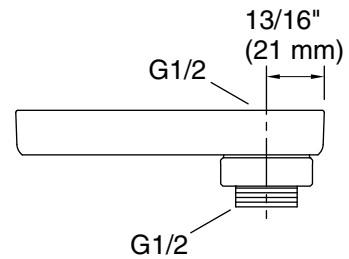

Features

- 4-1/4" x 8-1/16" x 1-5/16" (108 x 205 x 33 mm) oblong shelf with rim.
- Designed to fit most KOHLER slidebars with integrated water supply as well as stand-alone supply elbows.
- Coordinates with other products in the Statement collection.
- Lightly textured surface keeps soap and bottles secure.
- Center drain slot prevents water pooling.

Material

- Plastic construction.
- Brass thread connection.

Installation

- G 1/2" - 14 connection.
- Easy installation – no special tools required.

Codes/Standards

None Applicable

KOHLER® Faucet Lifetime Limited Warranty

Technical Information

All product dimensions are nominal.