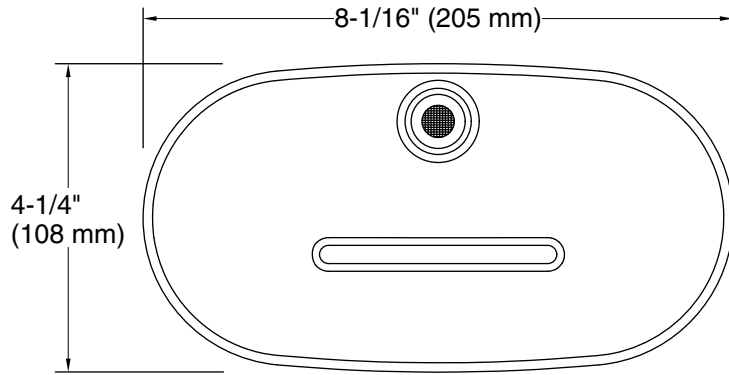

Features

- 4-1/4" x 8-1/16" x 1-5/16" (108 x 205 x 33 mm) oblong shelf with rim.
- Designed to fit most KOHLER slidebars with integrated water supply as well as stand-alone supply elbows.
- Coordinates with other products in the Statement collection.
- Lightly textured surface keeps soap and bottles secure.
- Center drain slot prevents water pooling.

Material

- Plastic construction.
- Brass thread connection.

Installation

- G 1/2" - 14 connection.
- Easy installation – no special tools required.

Codes/Standards

None Applicable

KOHLER® Faucet Lifetime Limited Warranty

Technical Information

All product dimensions are nominal.