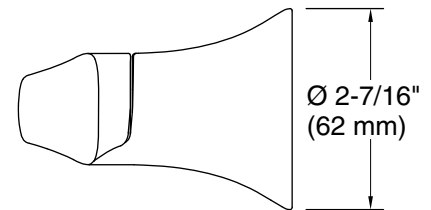

Simplice®
Pivoting toilet paper holder
K-27397

Features

- Pivoting holder makes changing toilet paper quick and simple.
- Coordinates with other products in the Simplice collection.

Material

- Premium metal construction for durability and reliability.
- KOHLER finishes resist corrosion and tarnishing.

Technical Information

All product dimensions are nominal.

Material: Zinc

Notes

Install this product according to the installation instructions.