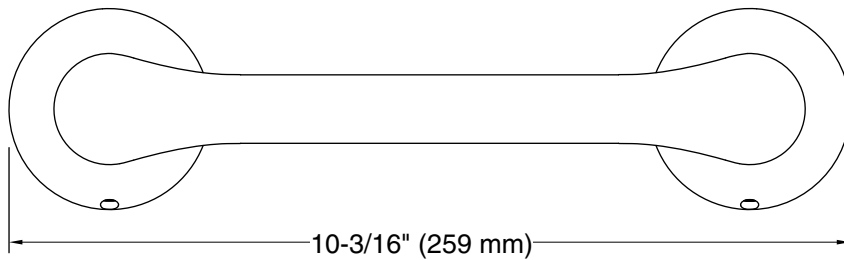

Simplice®
Pivoting toilet paper holder
K-27397

Features

- Pivoting holder makes changing toilet paper quick and simple.
- Coordinates with other products in the Simplice collection.

Material

- Premium metal construction for durability and reliability.
- KOHLER finishes resist corrosion and tarnishing.

Recommended Products/Accessories

- K-31507-TA bath towel with Tatami weave, 30" x 58"
- K-31507-TE bath towel with Terry weave, 30" x 58"
- K-31507-TX bath towel with Textured weave, 30" x 58"
- K-23729 Stainless steel cleaner

Technical Information

All product dimensions are nominal.

Material: Zinc

Notes

Install this product according to the installation instructions.