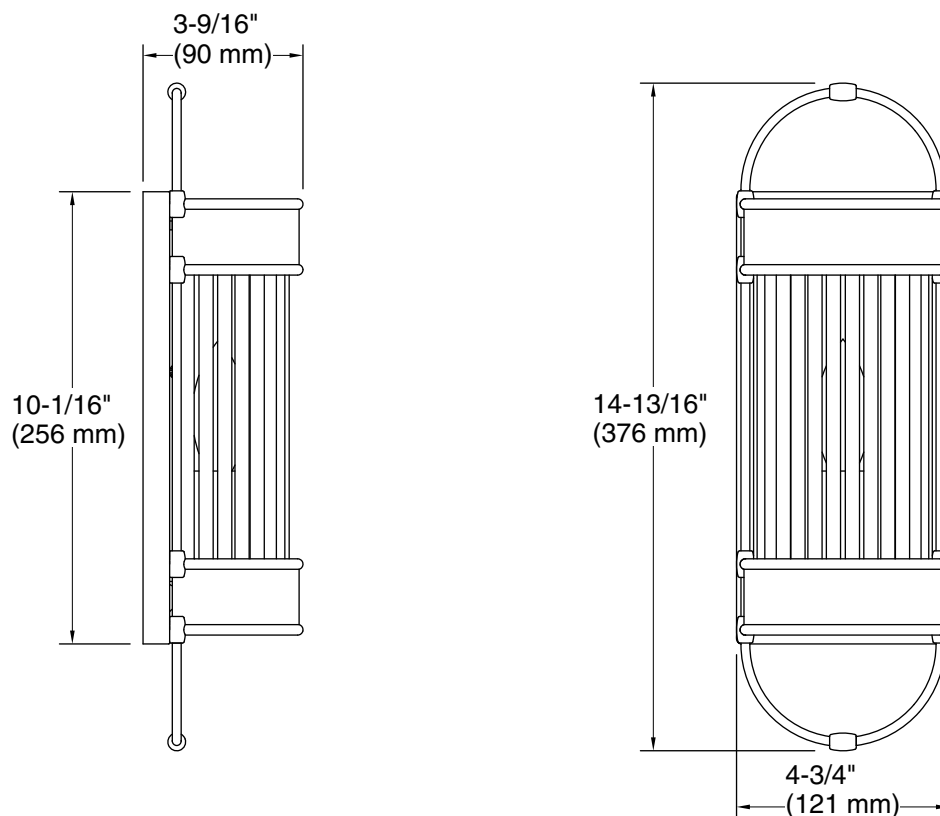

Required Electrical Service

One circuit required.

120 V, 60 Hz

Technical Information

All product dimensions are nominal.

Material:	Steel, Brass, Glass
Number of Lights:	1
Lighting Type:	Socket-based
Socket Type:	E-12 Candelabra
Number of Shades:	16
Shade Type:	Glass - clear