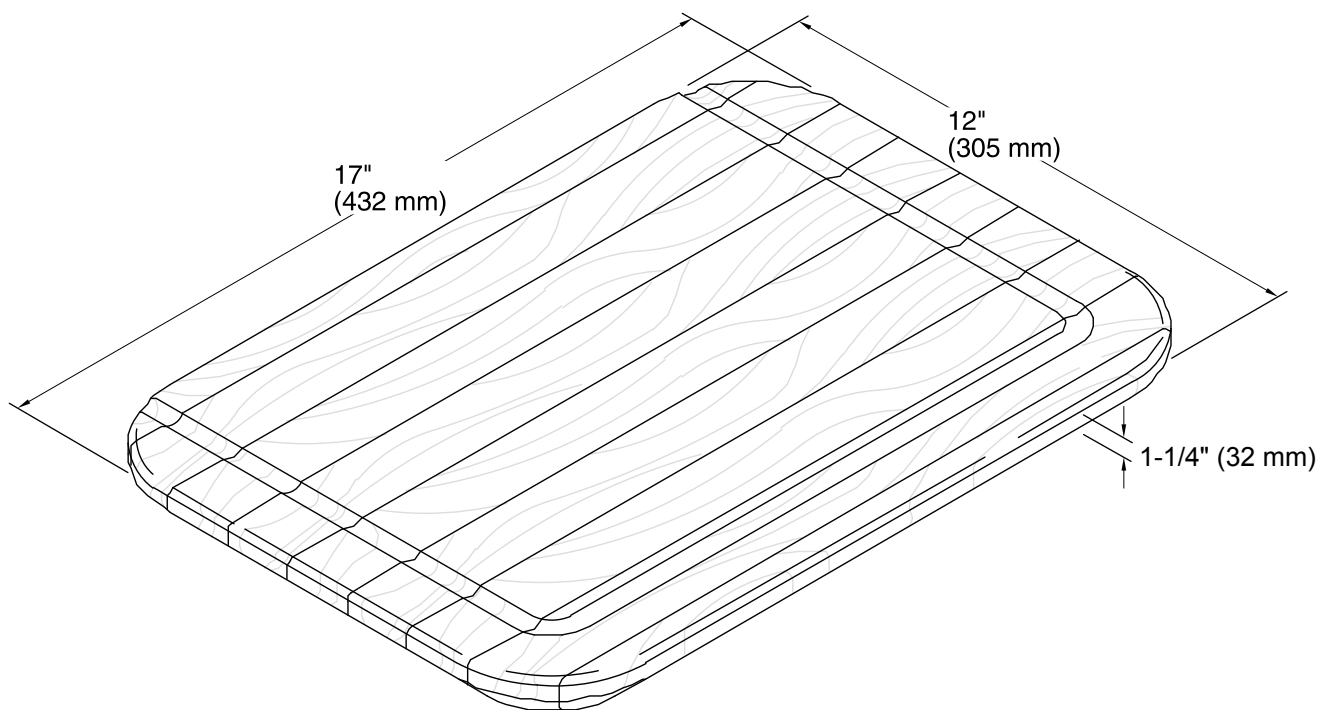

### Features

- Fits over the K-3206 Ballad kitchen sink, K-6584 and K-6585 Iron/Tones kitchen sinks, K-3346 Toccata kitchen sink, and K-3168, K-3171, K-3174, K-3177, K-3330, K-3331, K-3332, K-3350, K-3351, K-3352, and K-3353 Undertone kitchen sinks.
- Durable hardwood construction.
- Rim channel collects liquids for easy cleanup.
- Provides a workstation for quick and easy food prepping.

## Technical Information

All product dimensions are nominal.

Material: Wood