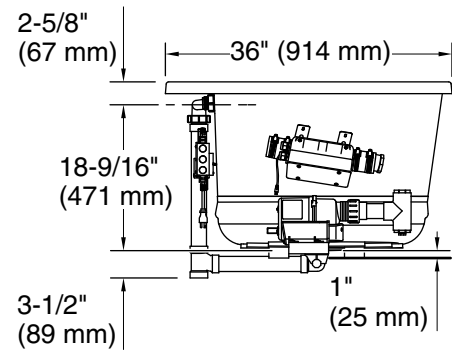

No change in measurements if connected with drain illustrated. (K-7272)

Drop-in Rim Detail

Blower Motor Access
30" (508 mm) W x 15" (381 mm) H Min

Required Electrical Service

Two dedicated circuits required, protected with Class A Ground-Fault Circuit-Interrupter (GFCI). Outside North America, this device may be known as a Residual Current Device (RCD).

Blower, Heated	120 V, 15 A, 60 Hz
Surface:	
Air bath:	120 V, 15 A, 60 Hz

Technical Information

All product dimensions are nominal.

Installation:	Drop-in, Undermount
Drain location:	Center
Basin area, bottom:	47" x 26-1/4" (1193 mm x 666 mm)
Basin area, top:	61-3/16" x 28-3/8" (1554 mm x 721 mm)
Weight:	90 lbs (40.8 kg)
Minimum floor load:	84.9 lbs/ft ² (414.5 kg/m ²)
Water depth:	17-9/16" (446 mm)
Water capacity:	85.5 gal (323.7 L)
Template:	Drop-in, 1268439-7, required, included
Electrical component rating:	Blower: 120 V, 10 A, 60 Hz Heated Surface: 120 V, 0.5 A, 60 Hz, 65