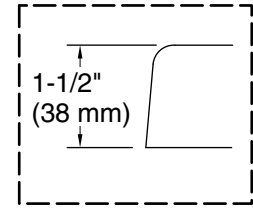

No change in measurements if connected with drain illustrated. (K-7272)

Drop-in Rim Detail

Blower Motor Access
30" (508 mm) W x 15" (381 mm) H Min