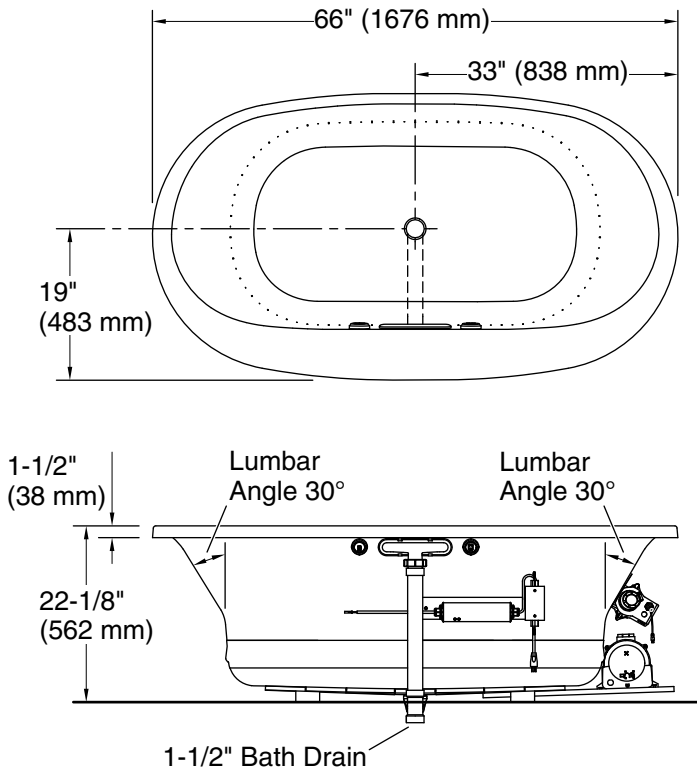

No change in measurements if connected with drain illustrated. (K-7272)

Drop-in Rim Detail

Blower Motor Access
30" (508 mm) W x 15" (381 mm) H Min

Required Electrical Service

Two dedicated circuits required, protected with Class A Ground-Fault Circuit-Interrupter (GFCI). Outside North America, this device may be known as a Residual Current Device (RCD).

Blower, Heated	120 V, 15 A, 60 Hz
Surface:	
Air bath:	120 V, 15 A, 60 Hz

Technical Information

All product dimensions are nominal.

Installation:	Drop-in, Undermount
Drain location:	Center
Basin area, bottom:	47" x 26-1/4" (1193 mm x 666 mm)
Basin area, top:	61-3/16" x 28-3/8" (1554 mm x 721 mm)
Weight:	90 lbs (40.8 kg)
Minimum floor load:	84.9 lbs/ft ² (414.5 kg/m ²)
Water depth:	17-9/16" (446 mm)
Water capacity:	85.5 gal (323.7 L)
Template:	Drop-in, 1268439-7, required, included
Electrical component rating:	Blower: 120 V, 10 A, 60 Hz Heated Surface: 120 V, 0.5 A, 60 Hz, 65