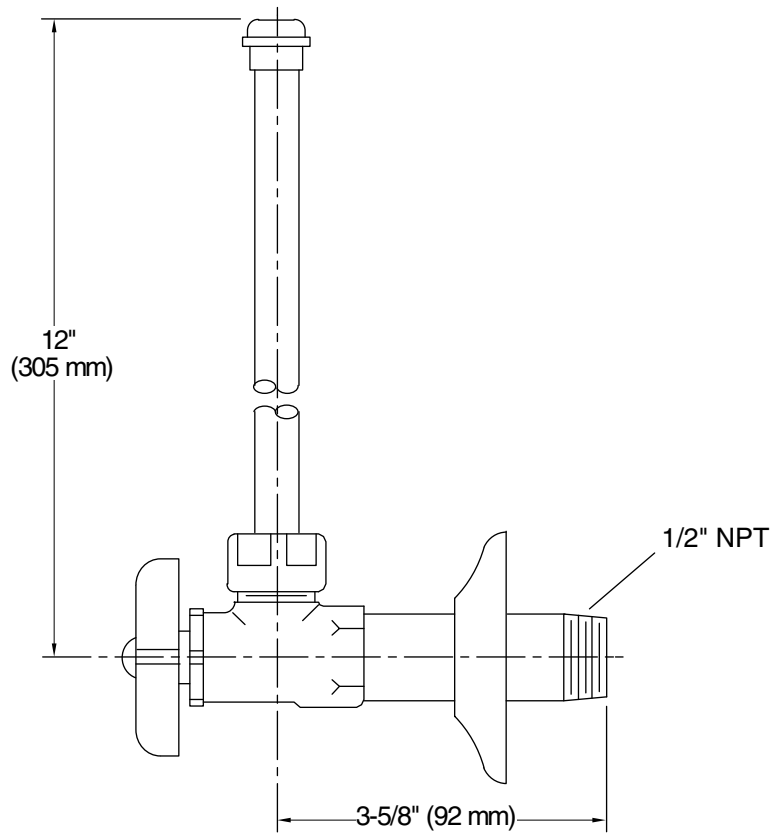

KOHLER® Faucets

Angle Supply with Stop (pair) K-7606-P

Features

- Compression valve.
- Pair of angle supplies with stop.
- Annealed vertical tube with union connection.
- 1/2" NPT connection with flange.
- Four-arm handle stop.

Material

- Brass construction.

Recommended Products/Accessories

K-23723 Faucet cleaner

Codes/Standards

ASME A112.18.1/CSA B125.1

NSF/ANSI 61

NSF/ANSI 372

For the most current Specification Sheet, go to www.kohler.com.

THE BOLD LOOK
OF **KOHLER**®

Technical Information

All product dimensions are nominal.

Notes

Install this product according to the installation guide.