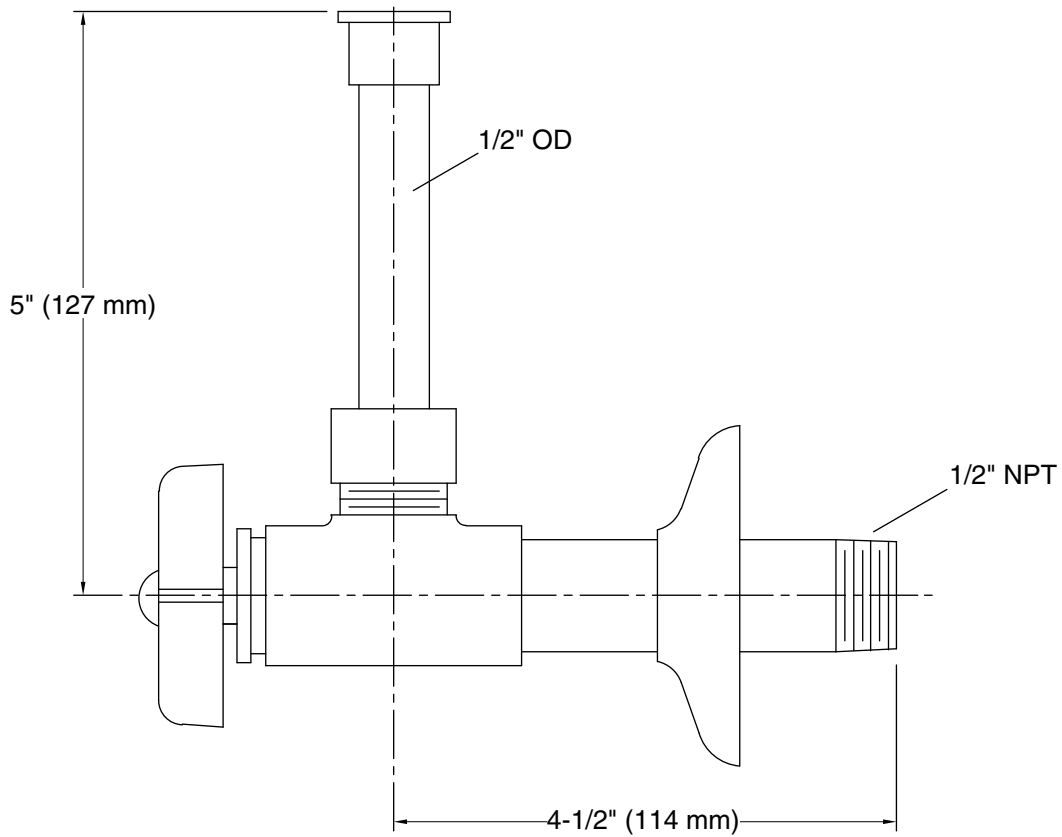

Technical Information

All product dimensions are nominal.

Notes

Install this product according to the installation guide.